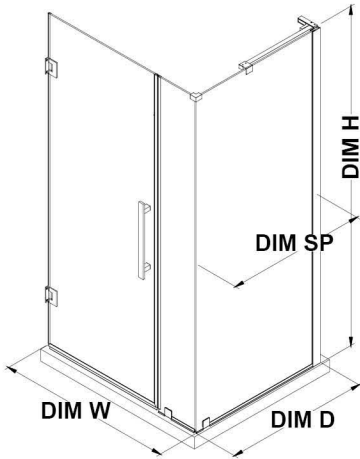

TP01331B1

OVE DECORS ENDLESS TAMPA-PRO

36 IN. W X 74 3/4 IN. H CORNER FRAMELESS HINGE SHOWER DOOR IN CHROME WITH BASE AND SHELVES

CONFIGURATION DIMENSIONS

DIM W* Min. 33 13/16 in **DIM SP** 33 in

Max. 33 13/16 in **DIM DP** 23 in

DIM D* 36 in **DIM IP** 10 in

DIM H 74 3/4 in **DIM H2** 72 in

DIM O 23 3/16 in

Shower Base DIM

36x36x2 3/4 in.

Please note: *Measurements for glass panel only, excludes shower base. OVE Decors reserves the right to update or modify the picture without prior notice for the purpose of product improvement, updated dimensions, and customer satisfaction.