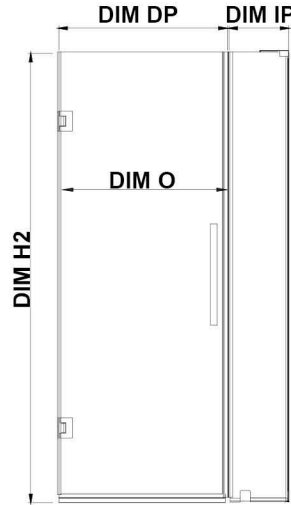

TP01331B1

OVE DECORS ENDLESS TAMPA-PRO

36 IN. W X 74 3/4 IN. H CORNER FRAMELESS HINGE SHOWER DOOR IN CHROME WITH BASE AND SHELVES

CONFIGURATION DIMENSIONS

DIM W* Min. 33 13/16 in **DIM SP** 33 in

Max. 33 13/16 in **DIM DP** 23 in

DIM D* 36 in **DIM IP** 10 in

DIM H 74 3/4 in **DIM H2** 72 in

DIM O 23 3/16 in

Shower Base DIM

36x36x2 3/4 in.

Please note: *Measurements for glass panel only, excludes shower base. OVE Decors reserves the right to update or modify the picture without prior notice for the purpose of product improvement, updated dimensions, and customer satisfaction.