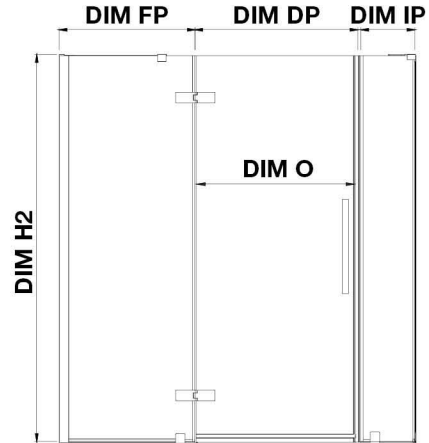

# OVE DECORS ENDLESS TAMPA

69 5/8 TO 70 13/16 IN. W X 72 IN. H CORNER FRAMELESS HINGE  
SHOWER DOOR IN CHROME

## CONFIGURATION DIMENSIONS

**DIM W\*** Min. 69 5/8 in      **DIM SP** 31 in

Max. 70 13/16 in      **DIM FP** 24 in

**DIM D\*** 32 3/16 in      **DIM DP** 30 in

**DIM H** 72 in      **DIM IP** 14 in

**DIM H2** 72 in

**DIM O** 30 in

Please note: \*Measurements for glass panel only, excludes shower base. OVE Decors reserves the right to update or modify the picture without prior notice for the purpose of product improvement, updated dimensions, and customer satisfaction.