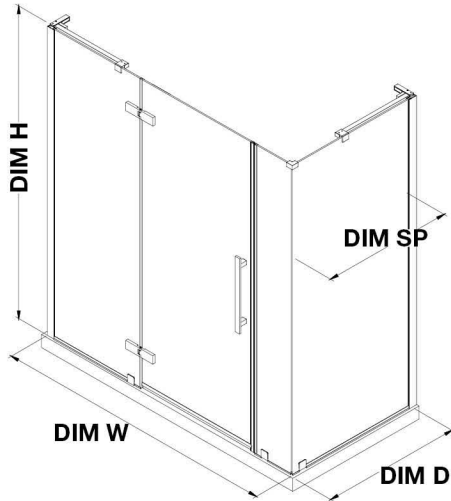

# OVE DECORS ENDLESS TAMPA

69 5/8 TO 70 13/16 IN. W X 72 IN. H CORNER FRAMELESS HINGE  
SHOWER DOOR IN CHROME

## CONFIGURATION DIMENSIONS

**DIM W\*** Min. 69 5/8 in      **DIM SP** 31 in

Max. 70 13/16 in      **DIM FP** 24 in

**DIM D\*** 32 3/16 in      **DIM DP** 30 in

**DIM H** 72 in      **DIM IP** 14 in

**DIM H2** 72 in

**DIM O** 30 in

Please note: \*Measurements for glass panel only, excludes shower base. OVE Decors reserves the right to update or modify the picture without prior notice for the purpose of product improvement, updated dimensions, and customer satisfaction.