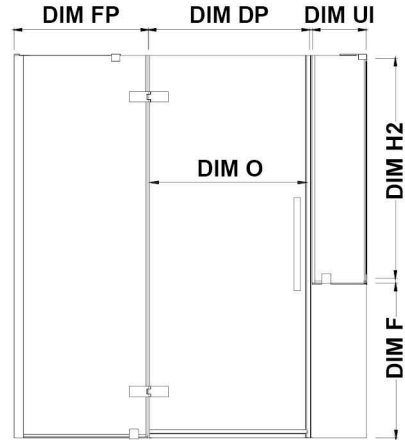

TA2395100

OVE DECORS ENDLESS TAMPA

74 7/8 IN. W X 72 IN. H BUTTRESS CORNER FRAMELESS HINGE
SHOWER DOOR IN CHROME

CONFIGURATION DIMENSIONS

DIM W*	Min. 73 11/16 in	DIM US	36 in	DIM H2	34 in
	Max. 74 7/8 in	DIM FP	24 in	DIM O	24 in
DIM D*	36 1/2 in	DIM DP	36 in24 in	DIM F	38 in
DIM H	72 in	DIM UI	36 in24 in		

Please note: *Measurements for glass panel only, excludes shower base. OVE Decors reserves the right to update or modify the picture without prior notice for the purpose of product improvement, updated dimensions, and customer satisfaction.