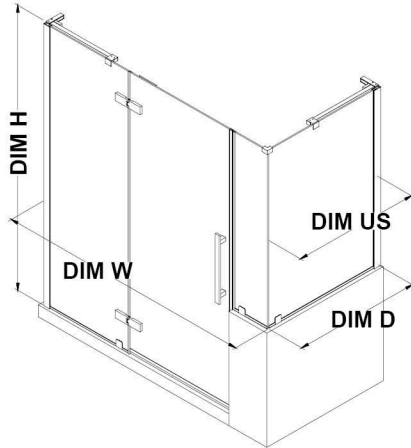

TA2395100

OVE DECORS ENDLESS TAMPA

74 7/8 IN. W X 72 IN. H BUTTRESS CORNER FRAMELESS HINGE
SHOWER DOOR IN CHROME

CONFIGURATION DIMENSIONS

DIM W*	Min. 73 11/16 in	DIM US	36 in	DIM H2	34 in
	Max. 74 7/8 in	DIM FP	24 in	DIM O	24 in
DIM D*	36 1/2 in	DIM DP	36 in24 in	DIM F	38 in
DIM H	72 in	DIM UI	36 in24 in		

Please note: *Measurements for glass panel only, excludes shower base. OVE Decors reserves the right to update or modify the picture without prior notice for the purpose of product improvement, updated dimensions, and customer satisfaction.