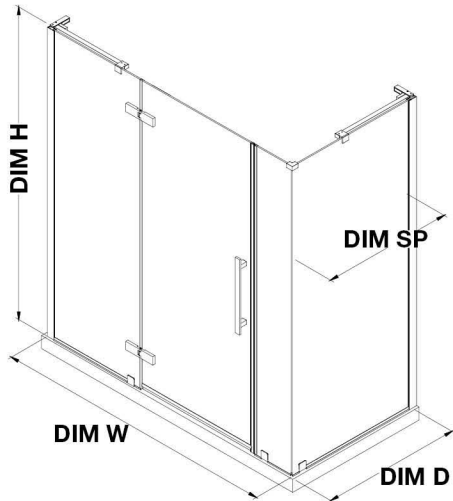

TA2322101

OVE DECORS ENDLESS TAMPA

57 5/8 TO 58 13/16 IN. W X 72 IN. H CORNER FRAMELESS HINGE
SHOWER DOOR IN CHROME WITH SHELVES

CONFIGURATION DIMENSIONS

DIM W* Min. 57 5/8 in	DIM SP 31 in	DIM H2 72 in
Max. 58 13/16 in	DIM FP 24 in	DIM O 24 in
DIM D* 32 3/16 in	DIM DP 24 in	
DIM H 72 in	DIM IP 8 in	

Please note: *Measurements for glass panel only, excludes shower base. OVE Decors reserves the right to update or modify the picture without prior notice for the purpose of product improvement, updated dimensions, and customer satisfaction.