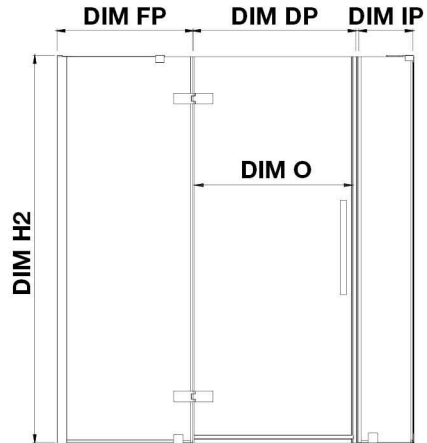

TA2322101

OVE DECORS ENDLESS TAMPA

57 5/8 TO 58 13/16 IN. W X 72 IN. H CORNER FRAMELESS HINGE
SHOWER DOOR IN CHROME WITH SHELVES

CONFIGURATION DIMENSIONS

DIM W* Min. 57 5/8 in	DIM SP 31 in	DIM H2 72 in
Max. 58 13/16 in	DIM FP 24 in	DIM O 24 in
DIM D* 32 3/16 in	DIM DP 24 in	
DIM H 72 in	DIM IP 8 in	

Please note: *Measurements for glass panel only, excludes shower base. OVE Decors reserves the right to update or modify the picture without prior notice for the purpose of product improvement, updated dimensions, and customer satisfaction.