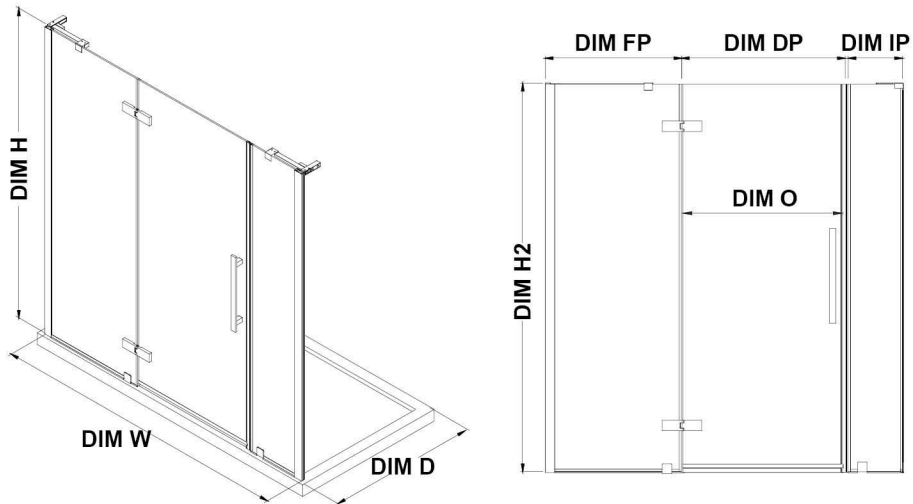

TA1470100

OVE DECORS ENDLESS TAMPA

73 TO 75 3/8 IN. W X 72 IN. H ALCOVE FRAMELESS HINGE SHOWER
DOOR IN CHROME

CONFIGURATION DIMENSIONS

DIM W* Min. 73 in

Max. 75 3/8 in

DIM D* 11/16 in

DIM H 72 in

DIM FP 10 in

DIM DP 30 in

DIM IP 31 in

DIM H2 72 in

DIM O 30 in

Please note: *Measurements for glass panel only, excludes shower base. OVE Decors reserves the right to update or modify the picture without prior notice for the purpose of product improvement, updated dimensions, and customer satisfaction.