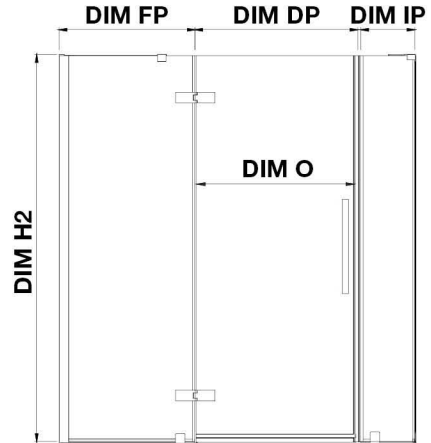

TA1433130

OVE DECORS ENDLESS TAMPA

54 IN. W X 74 3/4 IN. H CORNER FRAMELESS HINGE SHOWER DOOR IN CHROME WITH BASE

CONFIGURATION DIMENSIONS

DIM W* Min. 51 5/8 in **DIM SP** 33 in
 Max. 52 13/16 in **DIM FP** 10 in
DIM D* 36 in **DIM DP** 30 in
DIM H 74 3/4 in **DIM IP** 10 in

DIM H2 72 in

DIM O 30 in

Shower Base DIM
54x36x2 3/4 in.

Please note: *Measurements for glass panel only, excludes shower base. OVE Decors reserves the right to update or modify the picture without prior notice for the purpose of product improvement, updated dimensions, and customer satisfaction.