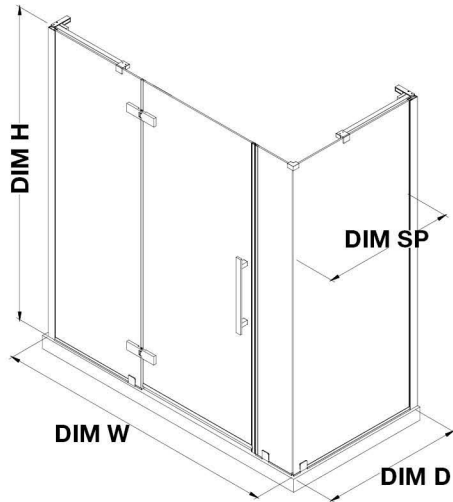

TA1433130

OVE DECORS ENDLESS TAMPA

54 IN. W X 74 3/4 IN. H CORNER FRAMELESS HINGE SHOWER DOOR IN CHROME WITH BASE

CONFIGURATION DIMENSIONS

DIM W* Min. 51 5/8 in **DIM SP** 33 in
 Max. 52 13/16 in **DIM FP** 10 in
DIM D* 36 in **DIM DP** 30 in
DIM H 74 3/4 in **DIM IP** 10 in

DIM H2 72 in

DIM O 30 in

Shower Base DIM
54x36x2 3/4 in.

Please note: *Measurements for glass panel only, excludes shower base. OVE Decors reserves the right to update or modify the picture without prior notice for the purpose of product improvement, updated dimensions, and customer satisfaction.