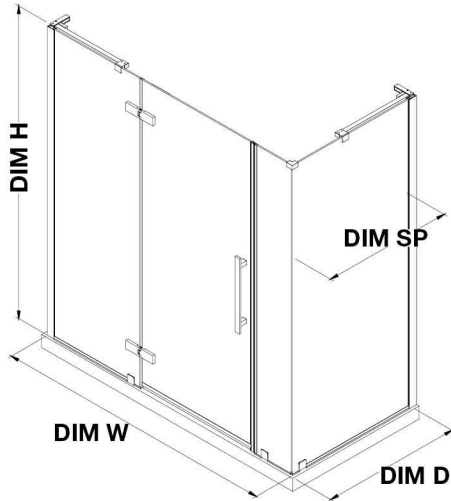

TA1413100

OVE DECORS ENDLESS TAMPA

47 5/8 TO 48 3/4 IN. W X 72 IN. H CORNER FRAMELESS HINGE SHOWER
DOOR IN CHROME

CONFIGURATION DIMENSIONS

DIM W* Min. 47 5/8 in
Max. 48 3/4 in

DIM SP 33 in

DIM H2 72 in

DIM FP 10 in

DIM O 30 in

DIM D* 34 3/16 in

DIM DP 30 in

DIM H 72 in

DIM IP 6 in

Please note: *Measurements for glass panel only, excludes shower base. OVE Decors reserves the right to update or modify the picture without prior notice for the purpose of product improvement, updated dimensions, and customer satisfaction.