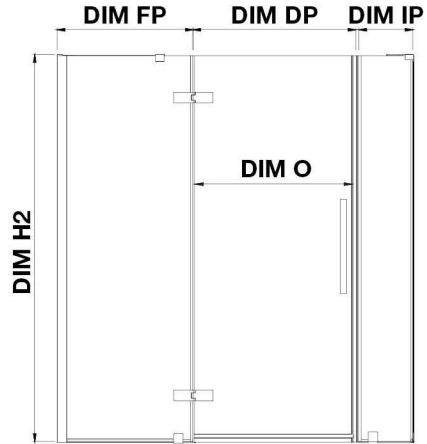

TA1413100

OVE DECORS ENDLESS TAMPA

47 5/8 TO 48 3/4 IN. W X 72 IN. H CORNER FRAMELESS HINGE SHOWER
DOOR IN CHROME

CONFIGURATION DIMENSIONS

DIM W* Min. 47 5/8 in
Max. 48 3/4 in

DIM SP 33 in

DIM H2 72 in

DIM FP 10 in

DIM O 30 in

DIM D* 34 3/16 in

DIM DP 30 in

DIM H 72 in

DIM IP 6 in

Please note: *Measurements for glass panel only, excludes shower base. OVE Decors reserves the right to update or modify the picture without prior notice for the purpose of product improvement, updated dimensions, and customer satisfaction.