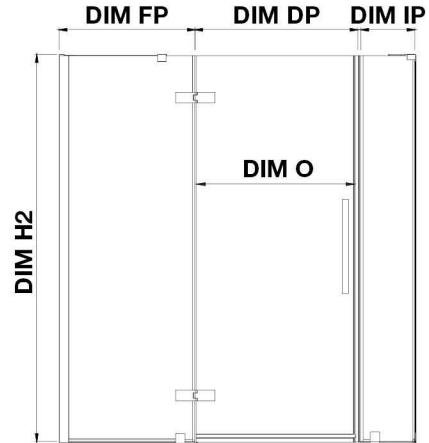

# OVE DECORS ENDLESS TAMPA

47 5/8 TO 48 3/4 IN. W X 72 IN. H CORNER FRAMELESS HINGE SHOWER  
DOOR IN CHROME

## CONFIGURATION DIMENSIONS

**DIM W\*** Min. 47 5/8 in  
Max. 48 3/4 in

**DIM SP** 31 in  
**DIM FP** 10 in

**DIM H2** 72 in  
**DIM O** 30 in

**DIM D\*** 32 3/16 in

**DIM DP** 30 in

**DIM H** 72 in

**DIM IP** 6 in

Please note: \*Measurements for glass panel only, excludes shower base. OVE Decors reserves the right to update or modify the picture without prior notice for the purpose of product improvement, updated dimensions, and customer satisfaction.