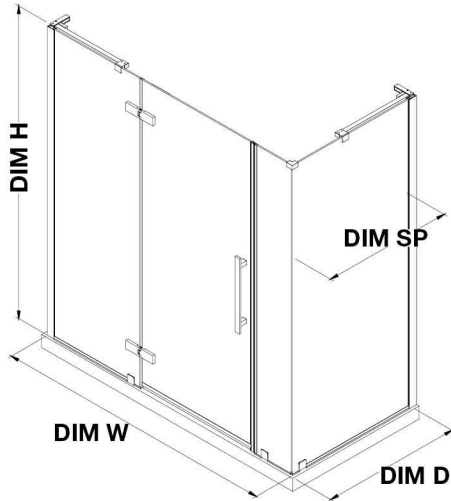

# OVE DECORS ENDLESS TAMPA

47 5/8 TO 48 3/4 IN. W X 72 IN. H CORNER FRAMELESS HINGE SHOWER  
DOOR IN CHROME

## CONFIGURATION DIMENSIONS

**DIM W\*** Min. 47 5/8 in  
Max. 48 3/4 in

**DIM SP** 31 in  
**DIM FP** 10 in

**DIM H2** 72 in  
**DIM O** 30 in

**DIM D\*** 32 3/16 in

**DIM DP** 30 in

**DIM H** 72 in

**DIM IP** 6 in