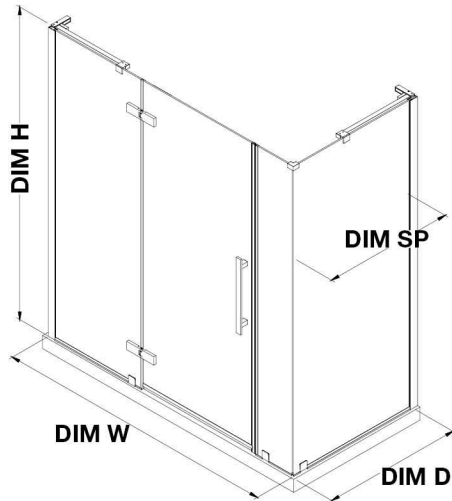

TA1341100

OVE DECORS ENDLESS TAMPA

47 5/8 TO 48 13/16 IN. W X 72 IN. H CORNER FRAMELESS HINGE
SHOWER DOOR IN CHROME

CONFIGURATION DIMENSIONS

DIM W* Min. 47 5/8 in	DIM SP 29 in	DIM H2 72 in
Max. 48 13/16 in	DIM FP 10 in	DIM O 24 in
DIM D* 30 3/16 in	DIM DP 24 in	
DIM H 72 in	DIM IP 12 in	

Please note: *Measurements for glass panel only, excludes shower base. OVE Decors reserves the right to update or modify the picture without prior notice for the purpose of product improvement, updated dimensions, and customer satisfaction.