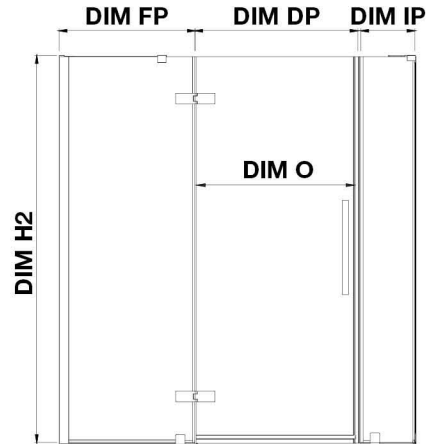

TA1341100

OVE DECORS ENDLESS TAMPA

47 5/8 TO 48 13/16 IN. W X 72 IN. H CORNER FRAMELESS HINGE
SHOWER DOOR IN CHROME

CONFIGURATION DIMENSIONS

DIM W* Min. 47 5/8 in	DIM SP 29 in	DIM H2 72 in
Max. 48 13/16 in	DIM FP 10 in	DIM O 24 in
DIM D* 30 3/16 in	DIM DP 24 in	
DIM H 72 in	DIM IP 12 in	

Please note: *Measurements for glass panel only, excludes shower base. OVE Decors reserves the right to update or modify the picture without prior notice for the purpose of product improvement, updated dimensions, and customer satisfaction.