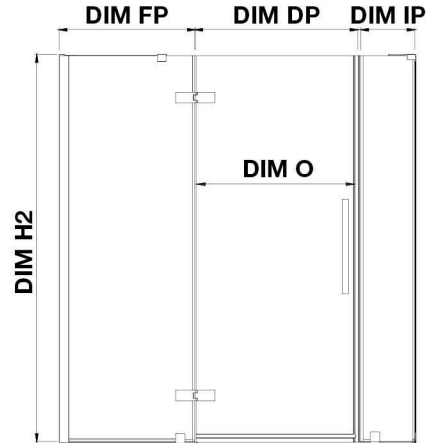

TA1322101

OVE DECORS ENDLESS TAMPA

43 5/8 TO 44 13/16 IN. W X 72 IN. H CORNER FRAMELESS HINGE
SHOWER DOOR IN CHROME WITH SHELVES

CONFIGURATION DIMENSIONS

| | | |
|------------------------------|---------------------|---------------------|
| DIM W* Min. 43 5/8 in | DIM SP 31 in | DIM H2 72 in |
| Max. 44 13/16 in | DIM FP 10 in | DIM O 24 in |
| DIM D* 32 3/16 in | DIM DP 24 in | |
| DIM H 72 in | DIM IP 8 in | |

Please note: *Measurements for glass panel only, excludes shower base. OVE Decors reserves the right to update or modify the picture without prior notice for the purpose of product improvement, updated dimensions, and customer satisfaction.