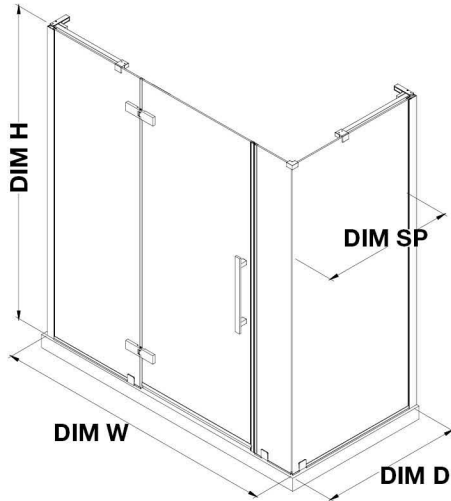

TA1322101

OVE DECORS ENDLESS TAMPA

43 5/8 TO 44 13/16 IN. W X 72 IN. H CORNER FRAMELESS HINGE
SHOWER DOOR IN CHROME WITH SHELVES

CONFIGURATION DIMENSIONS

| | | |
|------------------------------|---------------------|---------------------|
| DIM W* Min. 43 5/8 in | DIM SP 31 in | DIM H2 72 in |
| Max. 44 13/16 in | DIM FP 10 in | DIM O 24 in |
| DIM D* 32 3/16 in | DIM DP 24 in | |
| DIM H 72 in | DIM IP 8 in | |

Please note: *Measurements for glass panel only, excludes shower base. OVE Decors reserves the right to update or modify the picture without prior notice for the purpose of product improvement, updated dimensions, and customer satisfaction.