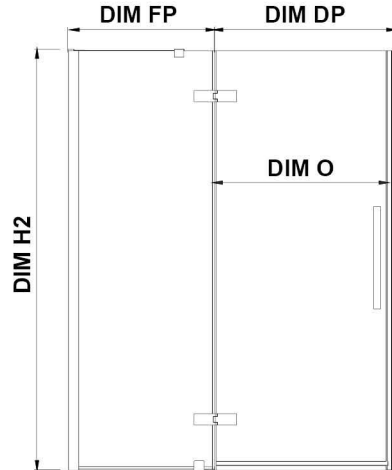

TA13031C1

OVE DECORS ENDLESS TAMPA

38 IN. W X 74 3/4 IN. H CORNER FRAMELESS HINGE SHOWER DOOR IN CHROME WITH BASE AND SHELVES

CONFIGURATION DIMENSIONS

DIM W* Min. 35 11/16 in **DIM SP** 33 in

Max. 36 7/8 in **DIM FP** 10 in

DIM D* 36 in **DIM DP** 24 in

DIM H 74 3/4 in **DIM H2** 72 in

DIM O 23 13/16 in

Shower Base DIM

38x36x2 3/4 in.

Reversible Door

Please note: *Measurements for glass panel only, excludes shower base. OVE Decors reserves the right to update or modify the picture without prior notice for the purpose of product improvement, updated dimensions, and customer satisfaction.