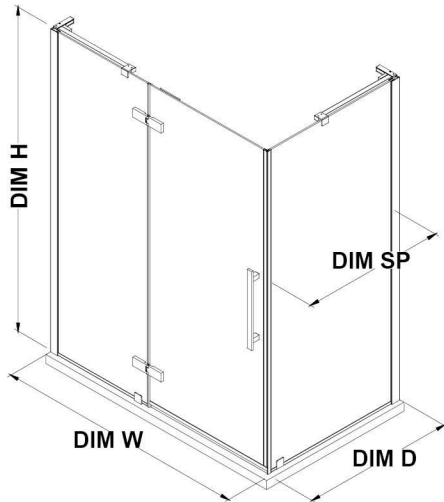

TA13031C1

OVE DECORS ENDLESS TAMPA

38 IN. W X 74 3/4 IN. H CORNER FRAMELESS HINGE SHOWER DOOR IN CHROME WITH BASE AND SHELVES

CONFIGURATION DIMENSIONS

DIM W* Min. 35 11/16 in **DIM SP** 33 in

Max. 36 7/8 in **DIM FP** 10 in

DIM D* 36 in **DIM DP** 24 in

DIM H 74 3/4 in **DIM H2** 72 in

DIM O 23 13/16 in

Shower Base DIM

38x36x2 3/4 in.

Reversible Door

Please note: *Measurements for glass panel only, excludes shower base. OVE Decors reserves the right to update or modify the picture without prior notice for the purpose of product improvement, updated dimensions, and customer satisfaction.