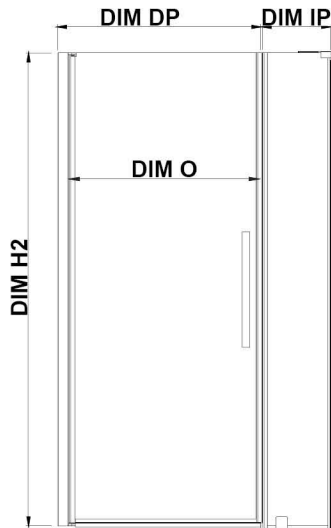

# OVE DECORS ENDLESS PASADENA

48 IN. W X 74 3/4 IN. H CORNER FRAMELESS PIVOT SHOWER DOOR IN CHROME WITH BASE

## CONFIGURATION DIMENSIONS

**DIM W\*** Min. 45 3/8 in  
Max. 46 1/8 in

**DIM D\*** 34 in

**DIM H** 74 3/4 in

**DIM SP** 31 in

**DIM DP** 29 in

**DIM IP** 14 in

**DIM H2** 72 in

**DIM O** 29 7/16 in

**Shower Base DIM**

48x34x2 3/4 in.

Please note: \*Measurements for glass panel only, excludes shower base. OVE Decors reserves the right to update or modify the picture without prior notice for the purpose of product improvement, updated dimensions, and customer satisfaction.