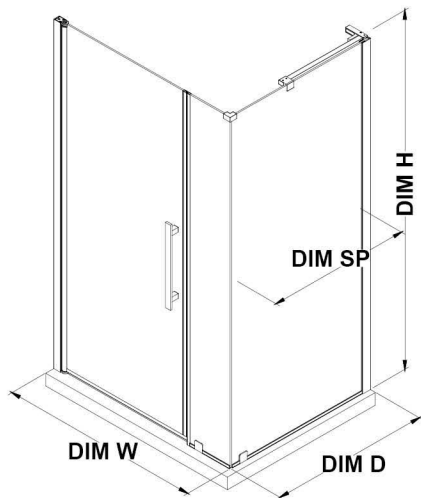

# OVE DECORS ENDLESS PASADENA

48 IN. W X 74 3/4 IN. H CORNER FRAMELESS PIVOT SHOWER DOOR IN CHROME WITH BASE

## CONFIGURATION DIMENSIONS

**DIM W\*** Min. 45 3/8 in  
Max. 46 1/8 in

**DIM D\*** 34 in

**DIM H** 74 3/4 in

**DIM SP** 31 in

**DIM DP** 29 in

**DIM IP** 14 in

**DIM H2** 72 in

**DIM O** 29 7/16 in

**Shower Base DIM**

48x34x2 3/4 in.

Please note: \*Measurements for glass panel only, excludes shower base. OVE Decors reserves the right to update or modify the picture without prior notice for the purpose of product improvement, updated dimensions, and customer satisfaction.