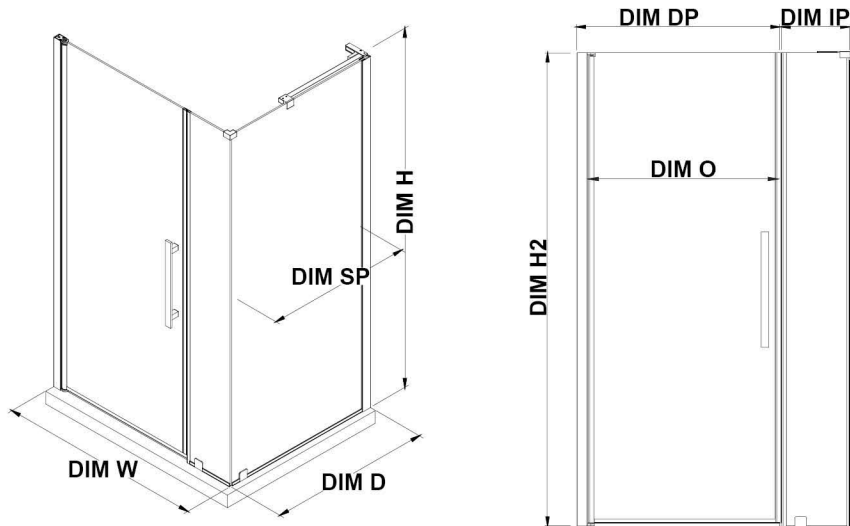

PA0651170

OVE DECORS ENDLESS PASADENA

48 IN. W X 74 3/4 IN. H CORNER FRAMELESS PIVOT SHOWER DOOR IN CHROME WITH BASE

CONFIGURATION DIMENSIONS

DIM W* Min. 45 3/8 in
Max. 46 1/8 in

DIM D* 32 in

DIM H 74 3/4 in

DIM SP 29 in

DIM DP 29 in

DIM IP 14 in

DIM H2 72 in

DIM O 29 7/16 in

Shower Base DIM

48x32x2 3/4 in.

Reversible Door

Please note: *Measurements for glass panel only, excludes shower base. OVE Decors reserves the right to update or modify the picture without prior notice for the purpose of product improvement, updated dimensions, and customer satisfaction.