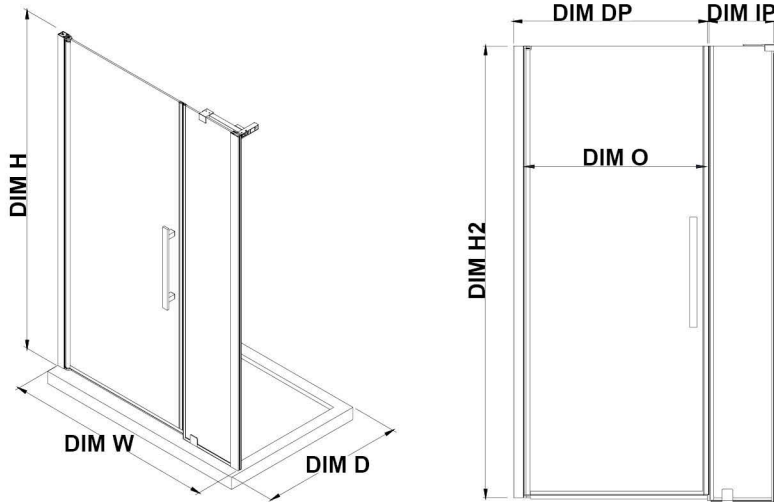

PA0650100

OVE DECORS ENDLESS PASADENA

45 7/16 TO 47 3/8 IN. W X 72 IN. H ALCOVE FRAMELESS PIVOT SHOWER
DOOR IN CHROME

CONFIGURATION DIMENSIONS

DIM W*	Min. 45 7/16 in	DIM DP	29 in
	Max. 47 3/8 in	DIM IP	14 in
DIM D*	1 5/16 in	DIM H2	72 in
DIM H	72 in	DIM O	29 7/16 in

Please note: *Measurements for glass panel only, excludes shower base. OVE Decors reserves the right to update or modify the picture without prior notice for the purpose of product improvement, updated dimensions, and customer satisfaction.