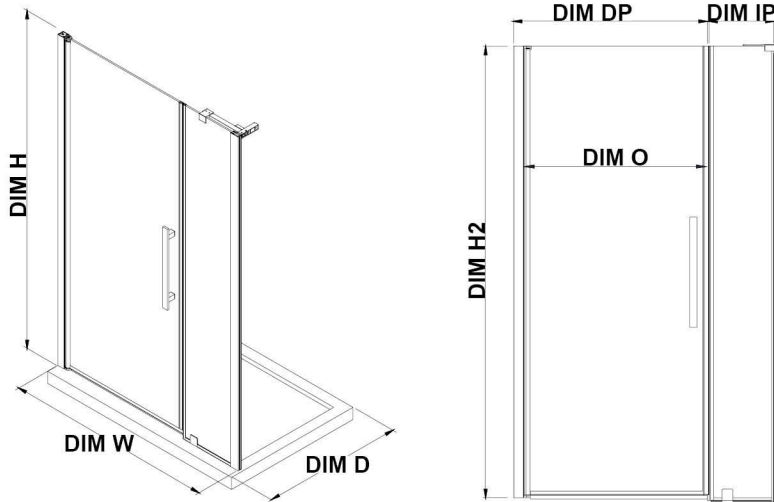

# OVE DECORS ENDLESS PASADENA

43 7/16 TO 45 3/8 IN. W X 72 IN. H ALCOVE FRAMELESS PIVOT SHOWER  
DOOR IN CHROME WITH SHELVES

## CONFIGURATION DIMENSIONS

<b>DIM W*</b>	Min. 43 7/16 in	<b>DIM DP</b>	29 in
	Max. 45 3/8 in	<b>DIM IP</b>	12 in
<b>DIM D*</b>	1 5/16 in	<b>DIM H2</b>	72 in
<b>DIM H</b>	72 in	<b>DIM O</b>	29 7/16 in

Please note: \*Measurements for glass panel only, excludes shower base. OVE Decors reserves the right to update or modify the picture without prior notice for the purpose of product improvement, updated dimensions, and customer satisfaction.