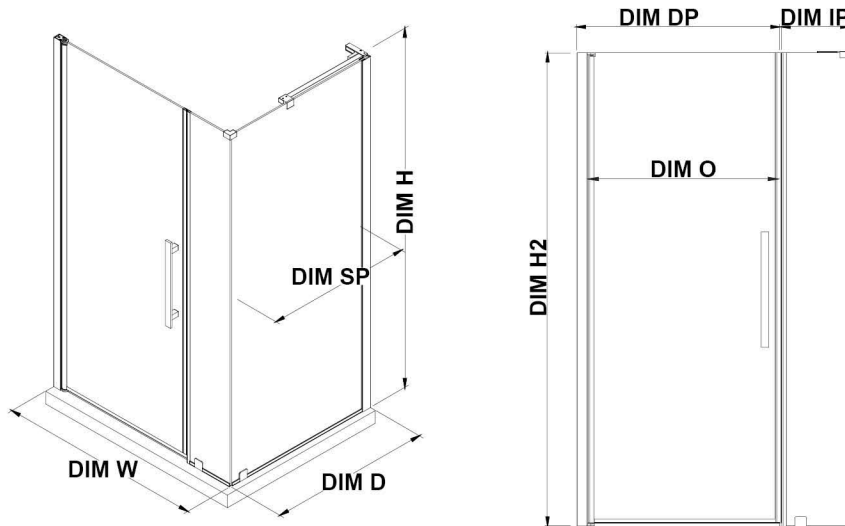

# OVE DECORS ENDLESS PASADENA

40 IN. W X 74 3/4 IN. H CORNER FRAMELESS PIVOT SHOWER DOOR IN CHROME WITH BASE AND SHELVES

## CONFIGURATION DIMENSIONS

**DIM W\*** Min. 37 5/16 in  
Max. 38 1/8 in

**DIM D\*** 36 in

**DIM H** 74 3/4 in

**DIM SP** 33 in

**DIM DP** 29 in

**DIM IP** 6 in

**DIM H2** 72 in

**DIM O** 29 7/16 in

**Shower Base DIM**

40x36x2 3/4 in.

Reversible Door

Please note: \*Measurements for glass panel only, excludes shower base. OVE Decors reserves the right to update or modify the picture without prior notice for the purpose of product improvement, updated dimensions, and customer satisfaction.