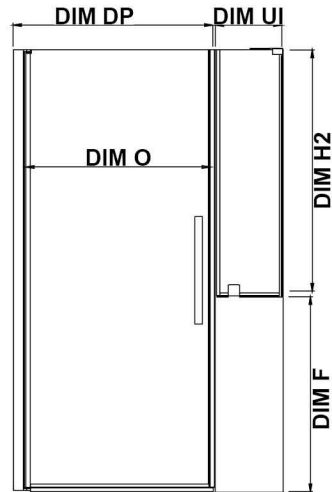

PA05B0100

OVE DECORS ENDLESS PASADENA

63 13/16 TO 65 13/16 IN. W X 72 IN. H BUTTRESS ALCOVE FRAMELESS PIVOT SHOWER DOOR IN CHROME

CONFIGURATION DIMENSIONS

DIM W* Min. 63 13/16 in	DIM DP 25 in	DIM F 38 in
Max. 65 13/16 in	DIM UI 36 in	
DIM D* 1 5/16 in	DIM O 25 13/16 in	
DIM H 72 in	DIM H2 34 in	

Please note: *Measurements for glass panel only, excludes shower base. OVE Decors reserves the right to update or modify the picture without prior notice for the purpose of product improvement, updated dimensions, and customer satisfaction.