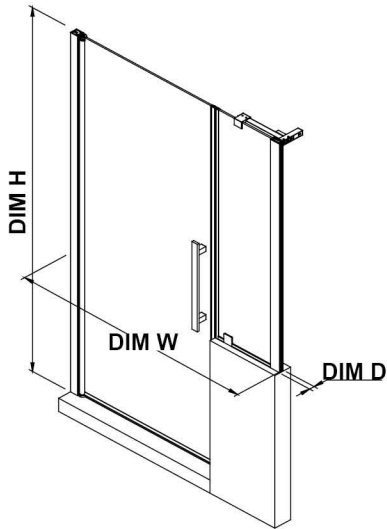

PA05B0100

OVE DECORS ENDLESS PASADENA

63 13/16 TO 65 13/16 IN. W X 72 IN. H BUTTRESS ALCOVE FRAMELESS PIVOT SHOWER DOOR IN CHROME

CONFIGURATION DIMENSIONS

DIM W* Min. 63 13/16 in	DIM DP 25 in	DIM F 38 in
Max. 65 13/16 in	DIM UI 36 in	
DIM D* 1 5/16 in	DIM O 25 13/16 in	
DIM H 72 in	DIM H2 34 in	

Please note: *Measurements for glass panel only, excludes shower base. OVE Decors reserves the right to update or modify the picture without prior notice for the purpose of product improvement, updated dimensions, and customer satisfaction.