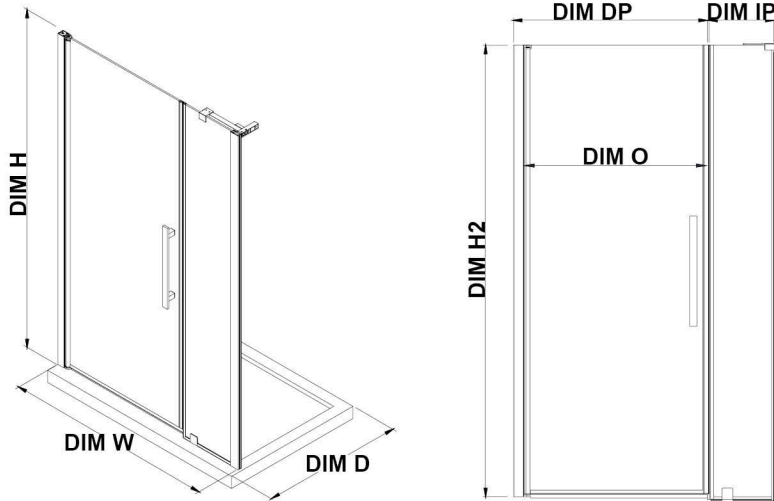

PA0580100

OVE DECORS ENDLESS PASADENA

61 1/16 TO 63 IN. W X 72 IN. H ALCOVE FRAMELESS PIVOT SHOWER
DOOR IN CHROME

CONFIGURATION DIMENSIONS

DIM W*	Min. 61 1/16 in	DIM DP	25 in
	Max. 63 in	DIM IP	33 in
DIM D*	1 5/16 in	DIM H2	72 in
DIM H	72 in	DIM O	25 13/16 in

Please note: *Measurements for glass panel only, excludes shower base. OVE Decors reserves the right to update or modify the picture without prior notice for the purpose of product improvement, updated dimensions, and customer satisfaction.