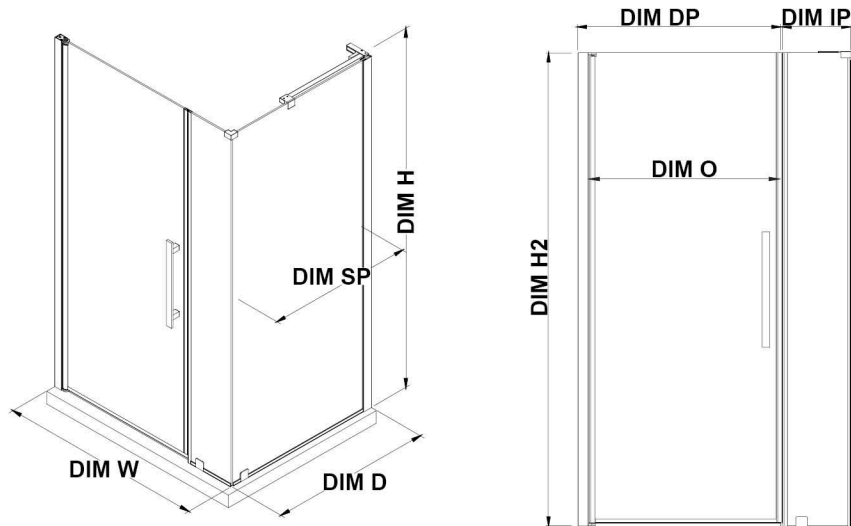

PA0563141

OVE DECORS ENDLESS PASADENA

60 IN. W X 74 3/4 IN. H CORNER FRAMELESS PIVOT SHOWER DOOR IN CHROME WITH BASE AND SHELVES

CONFIGURATION DIMENSIONS

DIM W* Min. 57 in

Max. 57 13/16 in

DIM D* 36 in

DIM H 74 3/4 in

DIM SP 33 in

DIM DP 25 in

DIM IP 29 in

DIM H2 72 in

DIM O 25 13/16 in

Shower Base DIM

60x36x2 3/4 in.

Reversible Door

Please note: *Measurements for glass panel only, excludes shower base. OVE Decors reserves the right to update or modify the picture without prior notice for the purpose of product improvement, updated dimensions, and customer satisfaction.