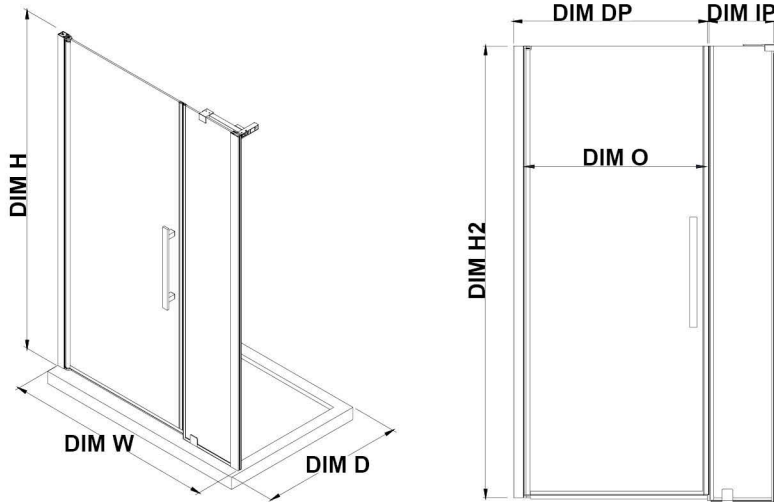

PA0560100

OVE DECORS ENDLESS PASADENA

57 1/16 TO 59 1/16 IN. W X 72 IN. H ALCOVE FRAMELESS PIVOT SHOWER
DOOR IN CHROME

CONFIGURATION DIMENSIONS

DIM W*	Min. 57 1/16 in	DIM DP	25 in
	Max. 59 1/16 in	DIM IP	29 in
DIM D*	1 5/16 in	DIM H2	72 in
DIM H	72 in	DIM O	25 13/16 in

Please note: *Measurements for glass panel only, excludes shower base. OVE Decors reserves the right to update or modify the picture without prior notice for the purpose of product improvement, updated dimensions, and customer satisfaction.