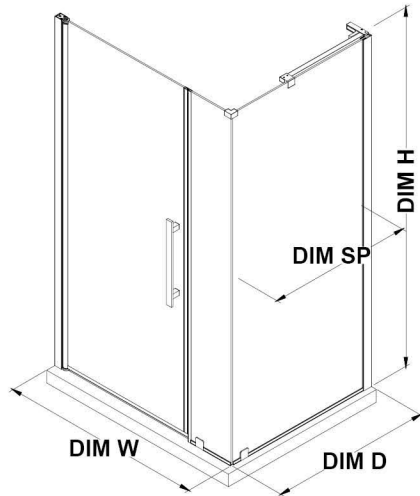

PA0531111

OVE DECORS ENDLESS PASADENA

40 IN. W X 74 3/4 IN. H CORNER FRAMELESS PIVOT SHOWER DOOR IN CHROME WITH BASE AND SHELVES

CONFIGURATION DIMENSIONS

DIM W* Min. 37 3/4 in

Max. 38 1/2 in

DIM D* 32 in

DIM H 74 3/4 in

DIM SP 29 in

DIM DP 25 in

DIM IP 10 in

DIM H2 72 in

DIM O 25 13/16 in

Shower Base DIM

40x32x2 3/4 in.

Please note: *Measurements for glass panel only, excludes shower base. OVE Decors reserves the right to update or modify the picture without prior notice for the purpose of product improvement, updated dimensions, and customer satisfaction.