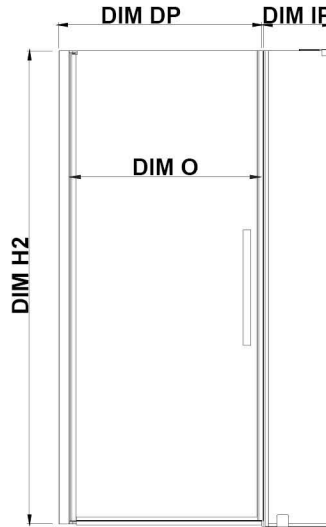

PA0531111

OVE DECORS ENDLESS PASADENA

40 IN. W X 74 3/4 IN. H CORNER FRAMELESS PIVOT SHOWER DOOR IN CHROME WITH BASE AND SHELVES

CONFIGURATION DIMENSIONS

DIM W* Min. 37 3/4 in

Max. 38 1/2 in

DIM D* 32 in

DIM H 74 3/4 in

DIM SP 29 in

DIM DP 25 in

DIM IP 10 in

DIM H2 72 in

DIM O 25 13/16 in

Shower Base DIM

40x32x2 3/4 in.

Please note: *Measurements for glass panel only, excludes shower base. OVE Decors reserves the right to update or modify the picture without prior notice for the purpose of product improvement, updated dimensions, and customer satisfaction.