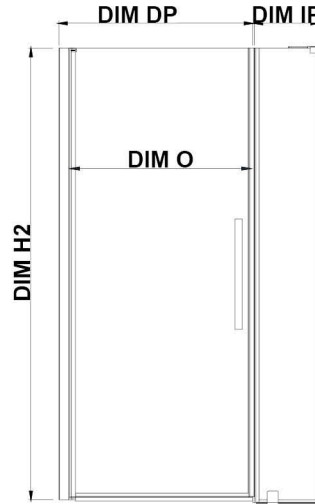

PA0530110

OVE DECORS ENDLESS PASADENA

40 IN. W X 74 3/4 IN. H ALCOVE FRAMELESS PIVOT SHOWER DOOR IN CHROME WITH BASE

CONFIGURATION DIMENSIONS

DIM W* Min. 37 13/16 in **DIM DP** 25 in

Max. 39 3/4 in **DIM IP** 10 in

DIM D* 32 in **DIM H2** 72 in

DIM H 74 3/4 in **DIM O** 25 13/16 in

Shower Base DIM

40x32x2 3/4 in.

Please note: *Measurements for glass panel only, excludes shower base. OVE Decors reserves the right to update or modify the picture without prior notice for the purpose of product improvement, updated dimensions, and customer satisfaction.