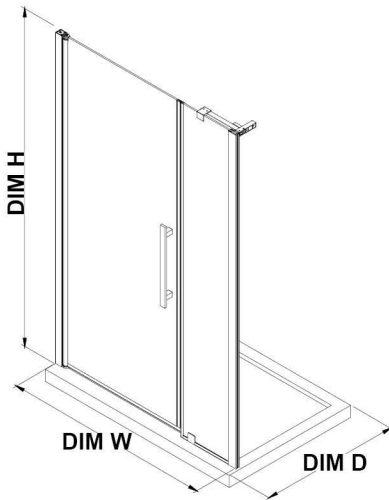

PA0530110

OVE DECORS ENDLESS PASADENA

40 IN. W X 74 3/4 IN. H ALCOVE FRAMELESS PIVOT SHOWER DOOR IN CHROME WITH BASE

CONFIGURATION DIMENSIONS

DIM W* Min. 37 13/16 in **DIM DP** 25 in

Max. 39 3/4 in **DIM IP** 10 in

DIM D* 32 in **DIM H2** 72 in

DIM H 74 3/4 in **DIM O** 25 13/16 in

Shower Base DIM

40x32x2 3/4 in.

Please note: *Measurements for glass panel only, excludes shower base. OVE Decors reserves the right to update or modify the picture without prior notice for the purpose of product improvement, updated dimensions, and customer satisfaction.