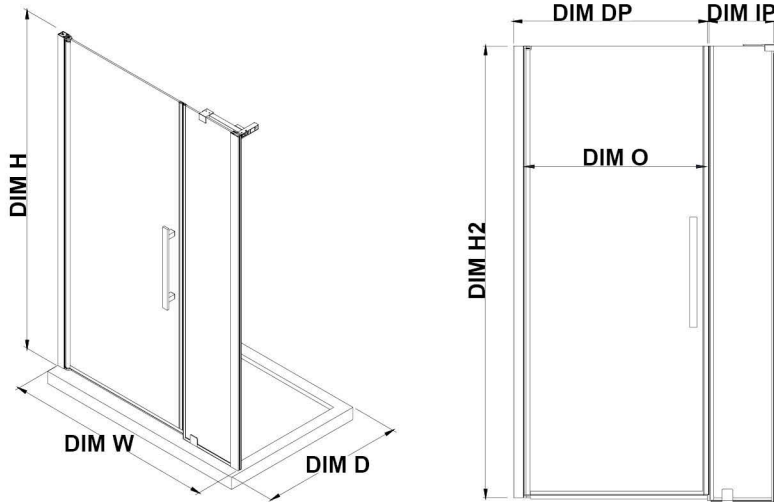

# OVE DECORS ENDLESS PASADENA

37 13/16 TO 39 3/4 IN. W X 72 IN. H ALCOVE FRAMELESS PIVOT SHOWER  
DOOR IN CHROME

## CONFIGURATION DIMENSIONS

<b>DIM W*</b>	Min. 37 13/16 in	<b>DIM DP</b>	25 in
	Max. 39 3/4 in	<b>DIM IP</b>	10 in
<b>DIM D*</b>	1 5/16 in	<b>DIM H2</b>	72 in
<b>DIM H</b>	72 in	<b>DIM O</b>	25 13/16 in

Please note: \*Measurements for glass panel only, excludes shower base. OVE Decors reserves the right to update or modify the picture without prior notice for the purpose of product improvement, updated dimensions, and customer satisfaction.