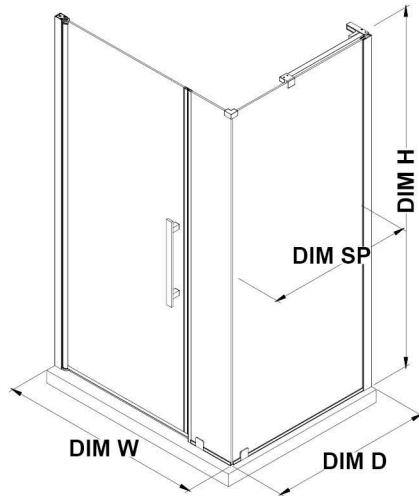

PA05131B0

OVE DECORS ENDLESS PASADENA

36 IN. W X 74 3/4 IN. H CORNER FRAMELESS PIVOT SHOWER DOOR IN CHROME WITH BASE

CONFIGURATION DIMENSIONS

DIM W* Min. 33 11/16 in **DIM SP** 33 in

Max. 34 1/2 in **DIM DP** 25 in

DIM D* 36 in **DIM IP** 6 in

DIM H 74 3/4 in **DIM H2** 72 in

DIM O 25 13/16 in

Shower Base DIM

36x36x2 3/4 in.

Please note: *Measurements for glass panel only, excludes shower base. OVE Decors reserves the right to update or modify the picture without prior notice for the purpose of product improvement, updated dimensions, and customer satisfaction.