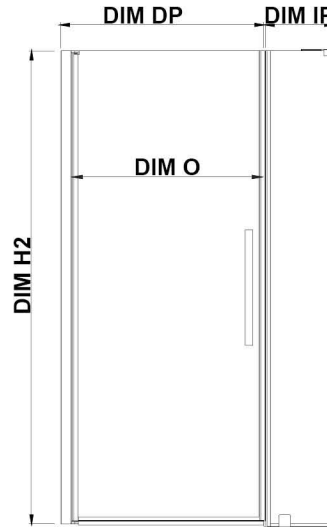

PA05131B0

OVE DECORS ENDLESS PASADENA

36 IN. W X 74 3/4 IN. H CORNER FRAMELESS PIVOT SHOWER DOOR IN CHROME WITH BASE

CONFIGURATION DIMENSIONS

DIM W* Min. 33 11/16 in **DIM SP** 33 in

Max. 34 1/2 in **DIM DP** 25 in

DIM D* 36 in **DIM IP** 6 in

DIM H 74 3/4 in **DIM H2** 72 in

DIM O 25 13/16 in

Shower Base DIM

36x36x2 3/4 in.

Please note: *Measurements for glass panel only, excludes shower base. OVE Decors reserves the right to update or modify the picture without prior notice for the purpose of product improvement, updated dimensions, and customer satisfaction.