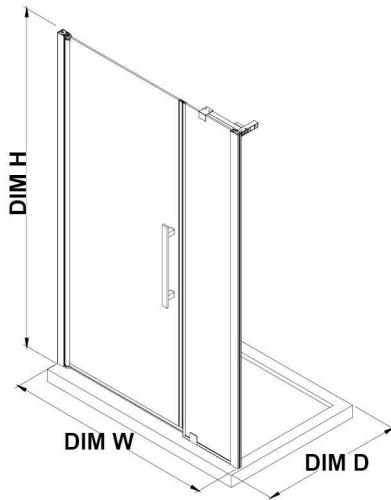

PA05101B0

OVE DECORS ENDLESS PASADENA

36 IN. W X 74 3/4 IN. H ALCOVE FRAMELESS PIVOT SHOWER DOOR IN CHROME WITH BASE

CONFIGURATION DIMENSIONS

DIM W* Min. 33 3/4 in
Max. 35 3/4 in

DIM D* 36 in

DIM H 74 3/4 in

DIM DP 25 in

DIM IP 6 in

DIM H2 72 in

DIM O 25 13/16 in

Shower Base DIM

36x36x2 3/4 in.

Please note: *Measurements for glass panel only, excludes shower base. OVE Decors reserves the right to update or modify the picture without prior notice for the purpose of product improvement, updated dimensions, and customer satisfaction.