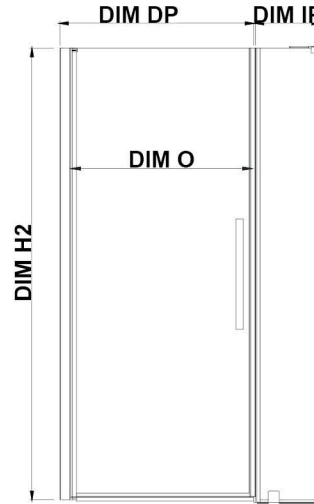

PA05101B0

OVE DECORS ENDLESS PASADENA

36 IN. W X 74 3/4 IN. H ALCOVE FRAMELESS PIVOT SHOWER DOOR IN CHROME WITH BASE

CONFIGURATION DIMENSIONS

DIM W* Min. 33 3/4 in
Max. 35 3/4 in

DIM D* 36 in

DIM H 74 3/4 in

DIM DP 25 in

DIM IP 6 in

DIM H2 72 in

DIM O 25 13/16 in

Shower Base DIM

36x36x2 3/4 in.

Please note: *Measurements for glass panel only, excludes shower base. OVE Decors reserves the right to update or modify the picture without prior notice for the purpose of product improvement, updated dimensions, and customer satisfaction.