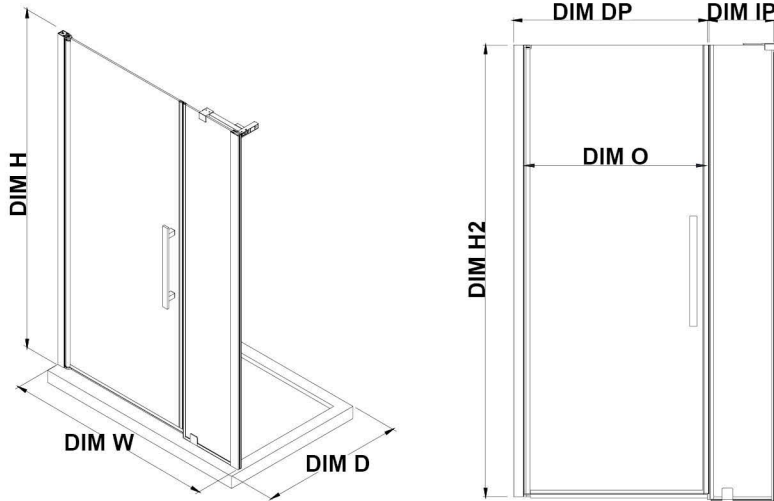

PA0510101

OVE DECORS ENDLESS PASADENA

33 3/4 TO 35 3/4 IN. W X 72 IN. H ALCOVE FRAMELESS PIVOT SHOWER
DOOR IN CHROME WITH SHELVES

CONFIGURATION DIMENSIONS

DIM W*	Min. 33 3/4 in	DIM DP	25 in
	Max. 35 3/4 in	DIM IP	6 in
DIM D*	1 5/16 in	DIM H2	72 in
DIM H	72 in	DIM O	25 13/16 in

Please note: *Measurements for glass panel only, excludes shower base. OVE Decors reserves the right to update or modify the picture without prior notice for the purpose of product improvement, updated dimensions, and customer satisfaction.