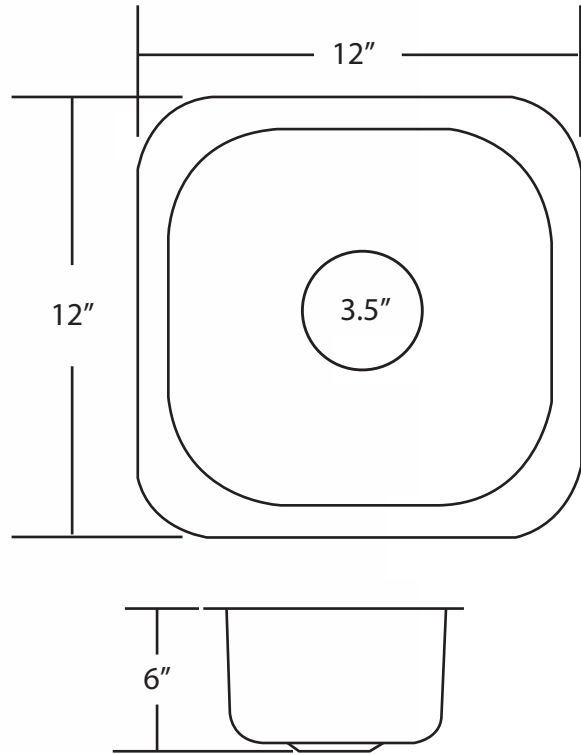

Opella, LLC  
 1160 West 13th Street  
 Riviera Beach, FL 33404  
 (772) 919-7905 Fax: (561) 640-3586

**Product**  
**Specification/Cut Sheet**  
**13209.xxx - Square Bar Sink**

**Square Bar Sink**

Opella Model # 13209.xxx

- Length: 12"
- Width: 12"
- Depth: 6"
- 18/8.5 Stainless Steel
- 3-1/2" Drain Opening
- Undermount or Drop-In

DIMENSIONS

- Length: 12"
- Width: 12"
- Depth: 6"

CARE AND CLEANING:

Care should be given to the cleaning of this product. While its finish is extremely durable, it can be damaged by harsh abrasives or polish. To clean, simply wipe gently with a damp cloth and blot dry with a soft towel.

NOTE: Dimensions may vary +/-1/2" and are subject to change or cancellation.

Primary dimensions are provided in Imperial measurements, transposition to millimeters is the sole responsibility of the installer. Dimensions for Location of Supply are Suggested.