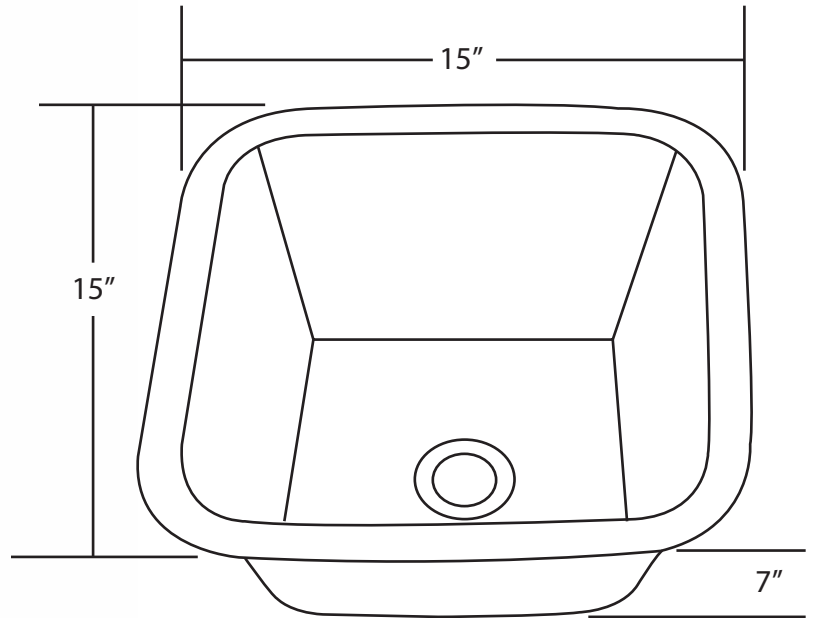

Product
Specification/Cut Sheet
13137.260 - Hammered Copper
Bar Sink

Hammered Copper
Bar Sink

13137.260 - Copper

- Length: 15"
- Width: 15"
- Depth: 7"
- Weathered Copper Finish
- 2-1/2" Drain Opening
- Undermount or Drop-In

DIMENSIONS

- Length: 15"
- Width: 15"
- Depth: 7"

CARE AND CLEANING:

Care should be given to the cleaning of this product. While its finish is extremely durable, it can be damaged by harsh abrasives or polish. To clean, simply wipe gently with a damp cloth and blot dry with a soft towel.

NOTE: Dimensions may vary +/-1/2" and are subject to change or cancellation.

Primary dimensions are provided in Imperial measurements, transposition to millimeters is the sole responsibility of the installer. Dimensions for Location of Supply are Suggested.

Opella, LLC assumes no responsibility or liability for local or state regulations which deviate from national standards. It shall be the responsibility of the installer to comply with local codes and standards prior to installation of any Opella product.