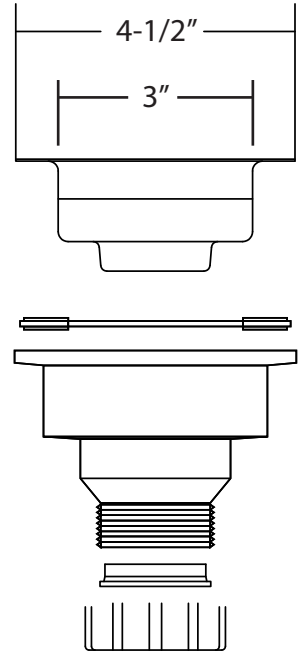

Opella, LLC
 1160 West 13th Street
 Riviera Beach, FL 33404
 (772) 919-7905 Fax: (561) 640-3586

**Product
 Specification/Cut Sheet**
90077.xxx

Senior Basket Strainer

90077.xxx

- Fits all Standard Sinks (3-1/2")
- Stainless Steel Flange
- Stainless Steel Larger Basket
- Stainless Steel Water Tight Lid
- Quick & Simple Installation

DIMENSIONS

- Fits 3-1/2" Sink Openings

CARE AND CLEANING:

Care should be given to the cleaning of this product. While its finish is extremely durable, it can be damaged by harsh abrasives or polish. To clean, simply wipe gently with a damp cloth and blot dry with a soft towel.

NOTE: Dimensions may vary +/-1/2" and are subject to change or cancellation.

Primary dimensions are provided in Imperial measurements, transposition to millimeters is the sole responsibility of the installer. Dimensions for Location of Supply are Suggested.