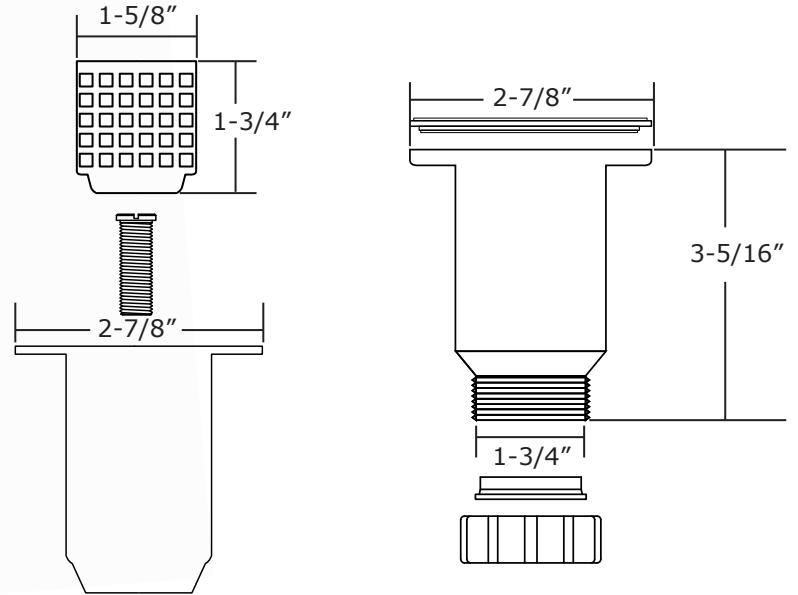

Opella, LLC
 1160 West 13th Street
 Riviera Beach, FL 33404
 (772) 919-7905 Fax: (561) 640-3586

**Product
 Specification/Cut Sheet**
90055.xxx

Junior Bar Strainer

90055.xxx

- Stainless Steel Construction
- Deep / Large Basket
- Fits 2-1/2" Sink Openings
- Quick & Simple Installation

DIMENSIONS

- Fits 2-1/2" Sink Openings

CARE AND CLEANING:

Care should be given to the cleaning of this product. While its finish is extremely durable, it can be damaged by harsh abrasives or polish. To clean, simply wipe gently with a damp cloth and blot dry with a soft towel.

NOTE: Dimensions may vary +/-1/2" and are subject to change or cancellation.

Primary dimensions are provided in Imperial measurements, transposition to millimeters is the sole responsibility of the installer. Dimensions for Location of Supply are Suggested.