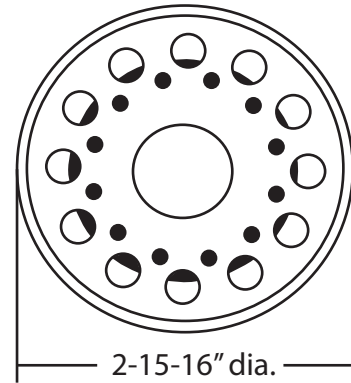

Opella, LLC
 1160 West 13th Street
 Riviera Beach, FL 33404
 (772) 919-7905 Fax: (561) 640-3586

Product Specification/Cut Sheet

797.xxx

Replacement Strainer Basket

797.xxx

- Strainer Basket Replacement
- Metallic Finishes are Solid Stainless Steel
- Colored Finishes are made from Celcon

DIMENSIONS

- Basket Diameter: 2-15/16"
- Replacement for 90066 & 90070

CARE AND CLEANING:

Care should be given to the cleaning of this product. While its finish is extremely durable, it can be damaged by harsh abrasives or polish. To clean, simply wipe gently with a damp cloth and blot dry with a soft towel.

NOTE: Dimensions may vary +/-1/2" and are subject to change or cancellation.

Primary dimensions are provided in Imperial measurements, transposition to millimeters is the sole responsibility of the installer. Dimensions for Location of Supply are Suggested.