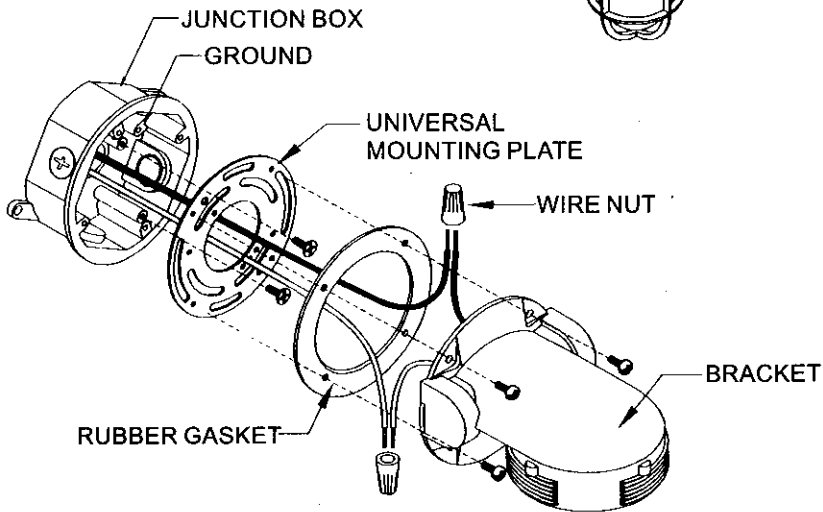

Vapor Proof Fixtures Installation Instructions

76/615

76/617

76/620

76/621

76/622

76/623

SMALL

LARGE

 Us Listed
SUITABLE FOR WET LOCATIONS

- TURN OFF POWER
- TO CONNECT WIRES USING WIRE NUTS EACH SUPPLY WIRE TO CORRESPONDING SOCKET WIRE
- ATTACHED BRACKET UNIT
- TAKE "A TYPE" BULB 150W(SMALL)/300W(LARGE)MAX
- SCREW IN GLASS GLOBE
- SCREW IN ALUMINUM CAGE
- TURN ON POWER