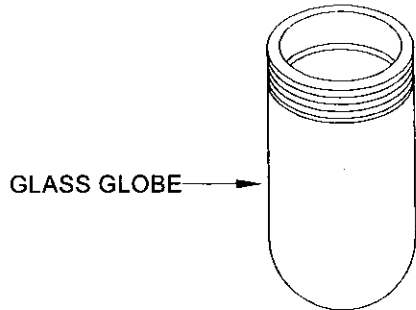

Vapor Proof Fixtures Installation Instructions

76/615

76/617

76/620

76/621

76/622

76/623

SMALL

LARGE

 Us Listed
SUITABLE FOR WET LOCATIONS

- TURN OFF POWER
- TO CONNECT WIRES USING WIRE NUTS EACH SUPPLY WIRE TO CORRESPONDING SOCKET WIRE
- ATTACHED BRACKET UNIT
- TAKE "A TYPE" BULB 150W(SMALL)/300W(LARGE)MAX
- SCREW IN GLASS GLOBE
- SCREW IN ALUMINUM CAGE
- TURN ON POWER