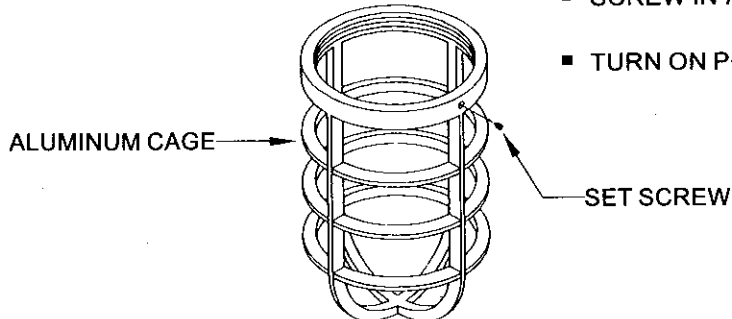

Vapor Proof Fixtures Installation Instructions

76/615

76/617

76/620

76/621

76/622

76/623

SMALL

LARGE

 Us Listed
SUITABLE FOR WET LOCATIONS

- TURN OFF POWER
- TO CONNECT WIRES USING WIRE NUTS EACH SUPPLY WIRE TO CORRESPONDING SOCKET WIRE
- ATTACHED BRACKET UNIT
- TAKE "A TYPE" BULB 150W(SMALL)/300W(LARGE)MAX
- SCREW IN GLASS GLOBE
- SCREW IN ALUMINUM CAGE
- TURN ON POWER