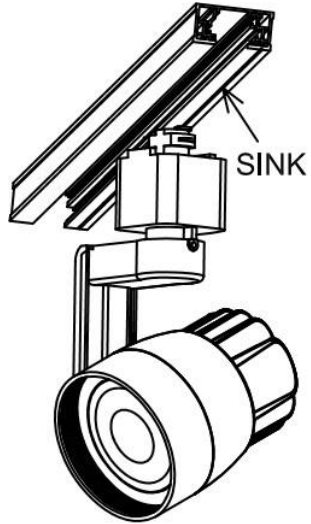

INSTALLATION INSTRUCTIONS

TURN OFF POWER

1

NIVO[®]
LIGHTING
A Satco Product