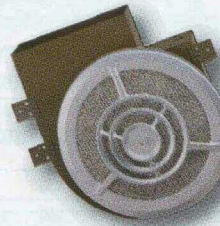

## Straight-through-the-wall fans

8070SA Automatic Fan - 8" Silver

- Shutter opens automatically when fan is turned on, closes tightly under spring tension when off.

8170SA Automatic Fan - 10" Silver

8101SA/WH - 8" Pull-Chain Fan

- Outside door closes tightly for weather seal

8110SA/WH - 10" Pull-Chain Fan

## Inside wall or ceiling fans

8310 Wall/Ceiling Fan  
8" grille. Use with 834 Filter (optional)

8510 Wall/Ceiling Fan  
10" grille. Use with 854 Filter (optional)

Models 8310, 8510 fit 2" x 4" walls or install in ceilings.