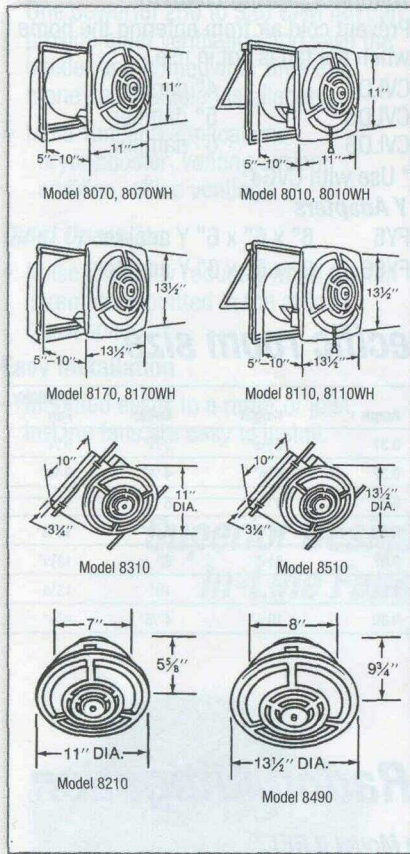

8210 Fan - 7" Round. Use with 834 Filter (optional)

8490 Fan - 8" Round. Use with 854 Filter (optional)

Utility Fans

Exhaust Air

Ideal for family rooms, kitchens, laundries

Three ducting options:

- Through-the-wall
- Inside wall or ceiling
- Vertical discharge
- Choose auto-shutter or pull-chain models

Straight-through-the-wall fans

- Shutter opens automatically when fan is turned on, closes tightly under spring tension when off.

- Outside door closes tightly for weather seal

8110SA/WH - 10" Pull-Chain Fan

Inside wall or ceiling fans