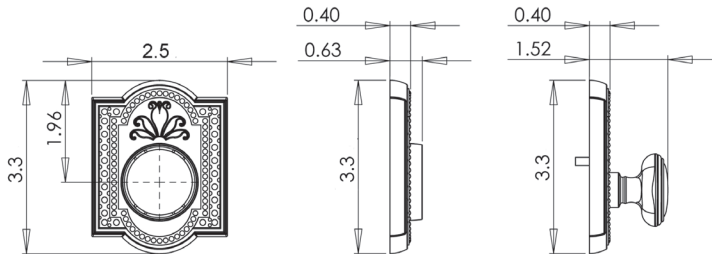

Meadows Deadbolt

- > Collection: Nostalgic
- > Design code: MEA
- > Material: Solid Forged Brass
- > Functions: Single Cylinder, Double Cylinder

Meadows Deadbolts shown in Antique Brass

Available Finishes