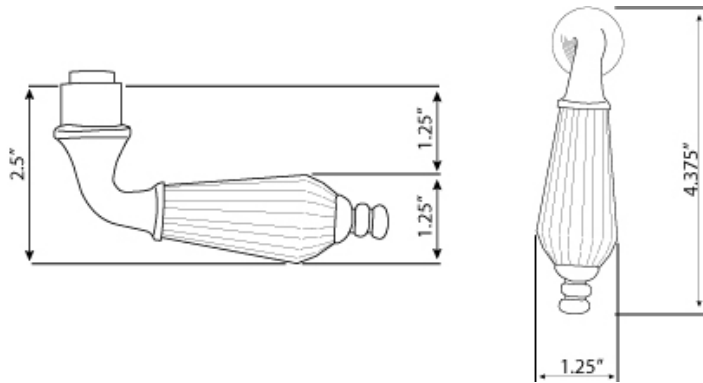

Parlour Lever

- > Collection: Nostalgic
- > Design code: PRL
- > Material: Forged Brass/Crystal
- > Functions: Non-handed

Parlour Knob shown in Antique Brass

Available Finishes

Antique Brass
(AB)

Antique Pewter
(AP)