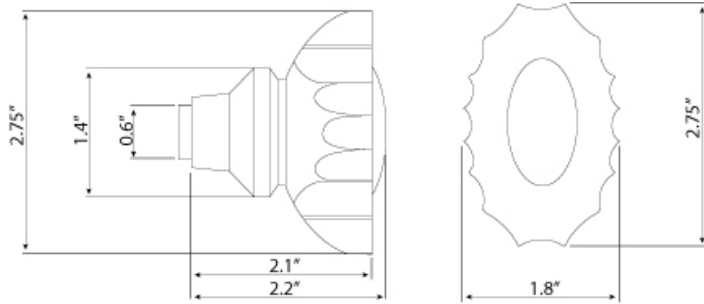

## Chateau Knob

- > Collection: Nostalgic
- > Design code: CHA
- > Material: Forged Brass/Crystal
- > Functions: Knob pair with 3/8" – 20 spindle

Chateau Knob shown in Satin Nickel