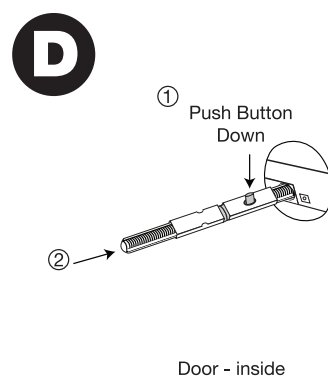

Short Plate Door Hardware Installation Instructions

Updated October 2014

Passage & Privacy

Note: Passages and privacies fit doors 1-3/8" to 1-3/4" thick

F **Bushing Installation**