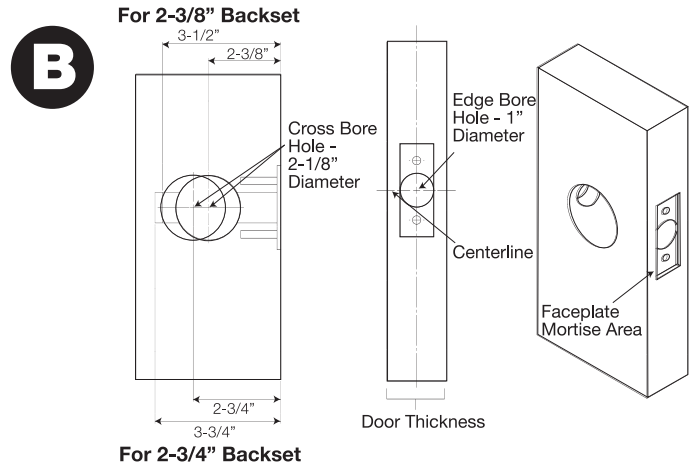

Short Plate Door Hardware Installation Instructions

Updated October 2014

Passage & Privacy

Note: Passages and privacies fit doors 1-3/8" to 1-3/4" thick

F **Bushing Installation**