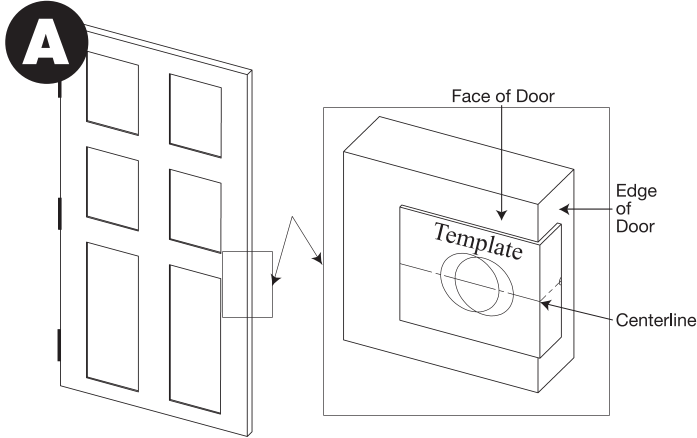

Short Plate Door Hardware Installation Instructions

Updated October 2014

Passage & Privacy

Note: Passages and privacies fit doors 1-3/8" to 1-3/4" thick

F **Bushing Installation**