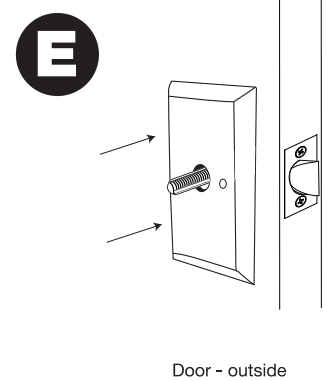

Short Plate Door Hardware Installation Instructions

Updated October 2014

Passage & Privacy

Note: Passages and privacies fit doors 1-3/8" to 1-3/4" thick

F **Bushing Installation**