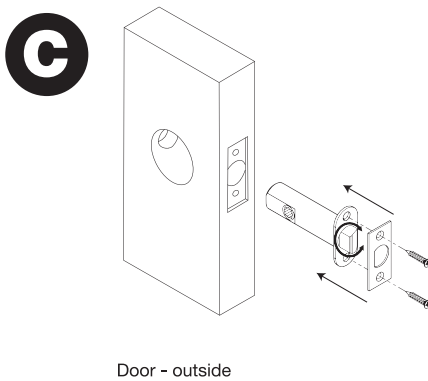

Short Plate Door Hardware Installation Instructions

Updated October 2014

Passage & Privacy

Note: Passages and privacies fit doors 1-3/8" to 1-3/4" thick

F **Bushing Installation**