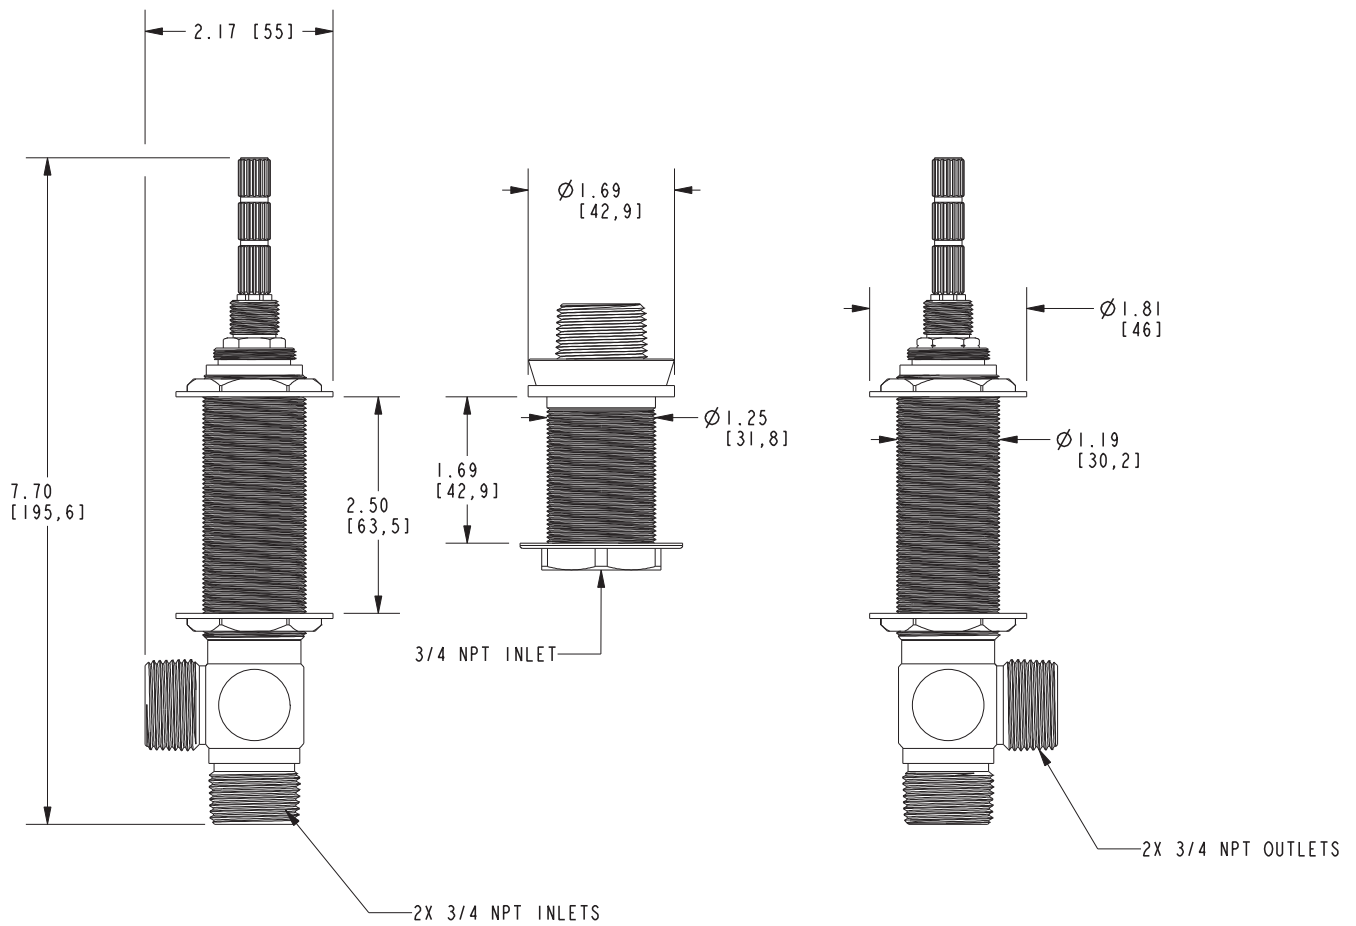

NEWPORT BATH

Features

- Solid brass construction
- 3/4" NPT connections
- Quarter-turn washerless ceramic disc 3/4" valve cartridges.
- Quick Conect Deck Spout Adapter
- Requires Newport Brass Deck Mount Tub Trim (many options available, sold-separately)

Model	Description	Colors Finishes
1-547	Quick Conect Deck Tub Rough Valve	<input type="checkbox"/> NA

Product Specification:

Add "Color / Finish" suffix to Model number, below.

The deck mount valve for tub installations shall be made of solid brass construction. Valve body shall have 3/4" NPT connections. Valve body shall incorporate quarter-turn washerless ceramic disc valve cartridges. Rough Valve for deck mount trim shall also include a quick-connect spout fitting. Rough Valve for deck mount trim installations shall be Newport Brass Model 1-547.

1-547

PRODUCT DIMENSIONS *(Units are in inches)*

Newport Deck Tub Rough Valve 1-547