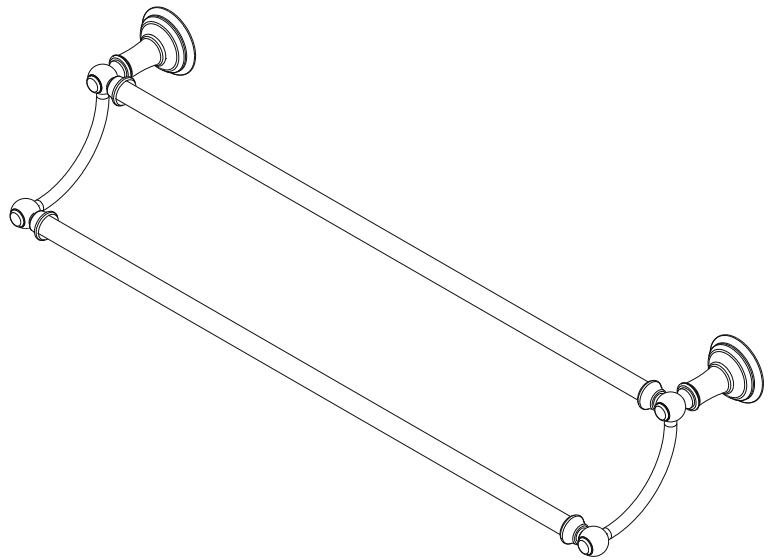

AYLESBURY

Double Towel Bar

34-05

Features

- Solid brass construction
- Complements Astor product series

Codes / Standards Compliance

Meets or exceeds the following at date of manufacture:

- All applicable US Federal and State material regulations

Colors / Finishes

1. 15: Polished Nickel
   - 15S: Satin Nickel
   - 26: Polished Chrome
   - ORB: Oil Rubbed Bronze
2. Other: Refer to the Newport Brass catalog for additional color/finish options.

Specified Model

Model	Description	Colors | Finishes				
34-05	24" Double Towel Bar	☐ 15	☐ 15S	☐ 26	☐ 10B	☐ Other

Product Specification: Add "Length Indicator and Color / Finish" suffix to Model number, below.

The Double Towel Bar shall be made of solid brass construction. Double Towel Bar shall complement Newport Brass Aylesbury product series. Double Towel Bar shall be Newport Brass Model 34-05/____ .