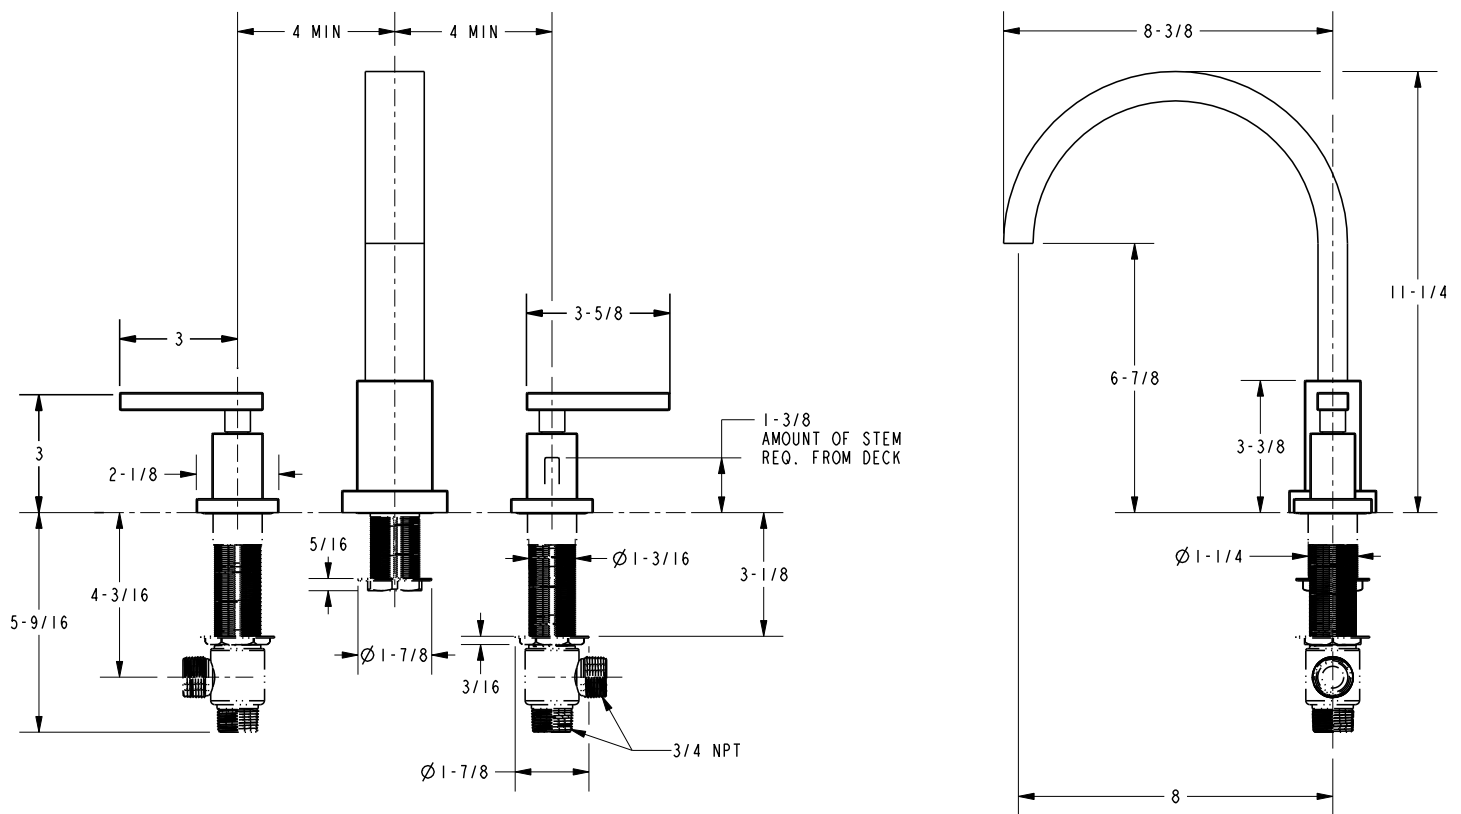

3-2046

Product Dimensions (units are in inches)

Secant Roman Tub Deck Trim 3-2046