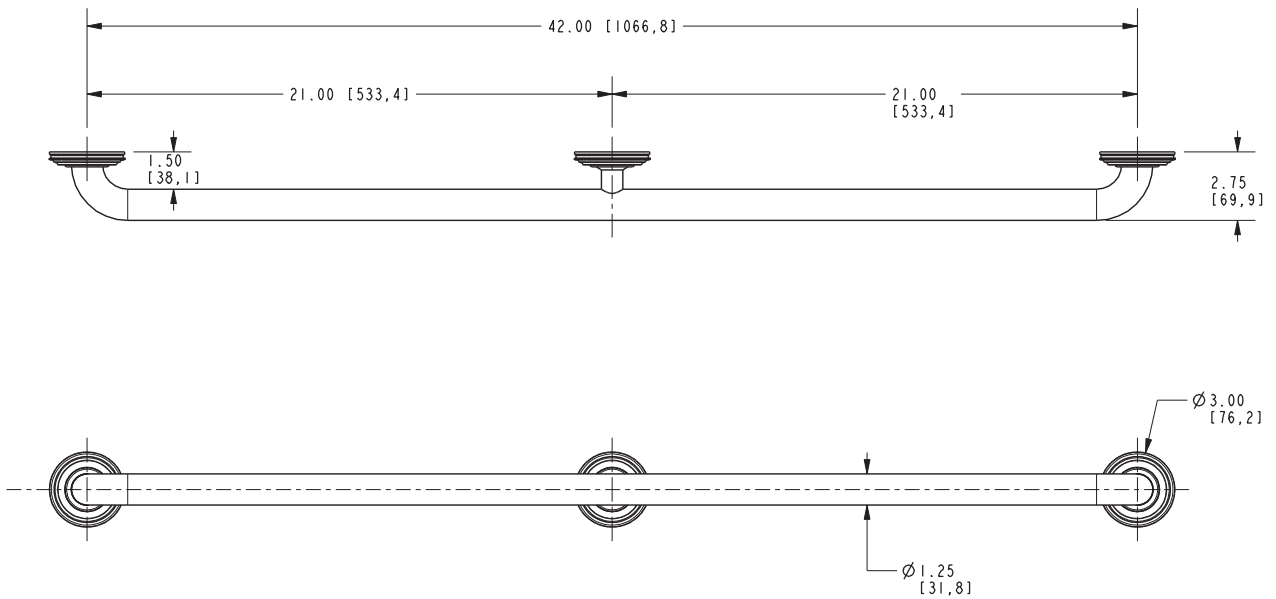

**Grab Bar (Three Post)**  
**1600-3942**

**Features**

- Solid brass construction
- Three-post design
- Complements Miro product series
- ADA Compliant

**Codes / Standards Compliance**

Meets or exceeds the following at date of manufacture:

**Specified Model**

Model	Description	Colors   Finishes
1600-3942	42" Grab Bar	<input type="checkbox"/> 10B <input type="checkbox"/> 15 <input type="checkbox"/> 15S <input type="checkbox"/> 26 <input type="checkbox"/> Other

**Product Specification** Add "Color / Finish" suffix to Model number, below.

The Grab Bar shall be made of solid brass construction. Grab Bar shall complement Newport Brass Miro product series. Grab Bar shall be Newport Brass Model 1600-3942/\_\_\_\_.

## PRODUCT DIMENSIONS *(Units are in inches)*

Product Dimensions are provided for reference only. For specific product installation guidelines, please reference the Installation Instructions of the product being installed.