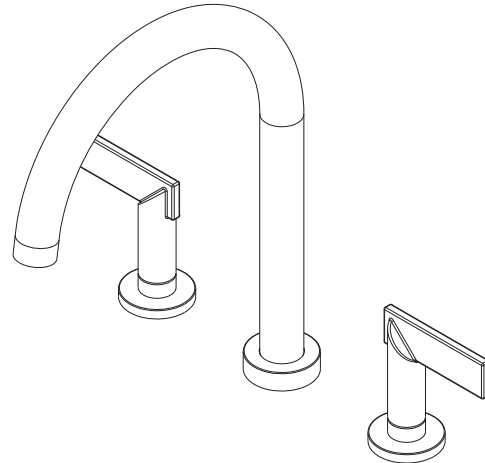

Roman Tub Deck Trim

3-2486

Features

- Solid brass construction
- ADA compliant contemporary lever handles
- 7-1/16" (17.9 cm) spout height at outlet
- 7-15/16" (20.2 cm) spout reach (c-c)
- Intended for use with Newport Brass rough valve kit (Required Accessory) which incorporates the following:
  - Brass valve bodies and spout nipple
  - Quarter-turn washerless ceramic disc 3/4" valve cartridges

Codes / Standards Compliance

Meets or exceeds the following at date of manufacture:

- ASME A112.18.1/CSA B125.1
- IAPMO/cUPC
- IPC
- ADA
- ICC/ANSI A117.1
- All applicable US Federal and State material regulations
- EPA Watersense

Colors / Finishes

- 15: Polished Nickel
- 15S: Satin Nickel
- 26: Polished Chrome
- 10B: Oil Rubbed Bronze
- Other: Refer to the Newport Brass catalog for additional color/finish options.

Specified Model

Model	Description	Colors / Finishes				
3-2486	Roman Tub Deck Trim	☐ 15	☐ 15S	☐ 26	☐ 10B	☐ Other

Required Accessory:

Trim, above, and Rough Valve Kit, below, must both be specified.

Application	Roman Tub			Roman Tub with Handshower					
	Hot Valve	Cold Valve	Spout Quick-Connect Fitting	Hot Valve	Cold Valve	Spout Quick-Connect Fitting	Poly-Braided Hose	Handshower Diverter	H/S Flange Hardware
Inlet/Outlet Size	3/4"	3/4"	3/4"	3/4"	3/4"	3/4"	1/2"	1/2" / 3/4"	-
Part Number	☐ 1-677			☐ 1-678					
Image									

Product Specification:

Add "Color / Finish" suffix to Tub Deck Trim model number, below.

The Roman Tub Deck Trim shall be made of solid brass construction. Roman Tub Deck Trim shall incorporate ADA compliant contemporary lever handles. Product shall incorporate a 7-1/16" (17.9 cm) spout height at outlet and a 7-15/16" (20.7 cm) spout reach (c-c). Rough valve kit shall incorporate brass valve bodies with quarter-turn washerless ceramic disc 3/4" valve cartridges and a spout nipple. Roman Tub Deck Trim shall be Newport Brass Model 3-2486/____ and Newport Brass rough valve kit shall be 1-677.