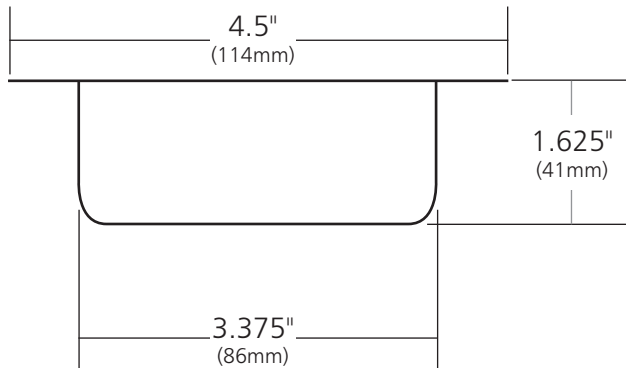

*SPECIFICATIONS*

**3.5" BASKET STRAINER WITH DISPOSER TRIM**

*Kitchen / Bar & Prep*

- DR340-BN Brushed Nickel
- DR340-CH Chrome
- DR340-ORB Oil Rubbed Bronze
- DR340-PN Polished Nickel
- DR340-SC Solid Copper
- DR340-WC Weathered Copper

**PRODUCT DETAILS**

- Fits 3.5" (89mm) drain opening
- Features center post with double o-ring construction for tight seal and durability
- Fits most ISE type disposer units with 3.375" (86mm) I.D.

**COORDINATING PRODUCTS**

- Kitchen or Bar & Prep basin with 3.5" (89mm) drain opening
- Matching Basket Strainer: DR320