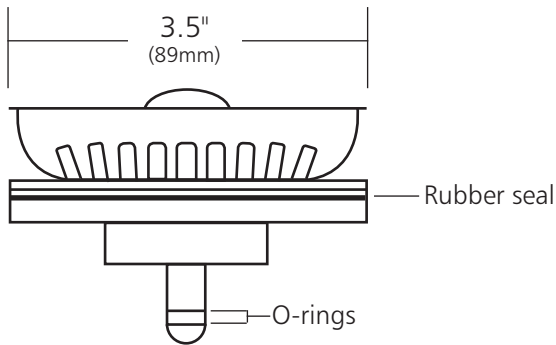

*SPECIFICATIONS*

**3.5" BASKET STRAINER WITH DISPOSER TRIM**

*Kitchen / Bar & Prep*

- DR340-BN Brushed Nickel
- DR340-CH Chrome
- DR340-ORB Oil Rubbed Bronze
- DR340-PN Polished Nickel
- DR340-SC Solid Copper
- DR340-WC Weathered Copper

**PRODUCT DETAILS**

- Fits 3.5" (89mm) drain opening
- Features center post with double o-ring construction for tight seal and durability
- Fits most ISE type disposer units with 3.375" (86mm) I.D.

**COORDINATING PRODUCTS**

- Kitchen or Bar & Prep basin with 3.5" (89mm) drain opening
- Matching Basket Strainer: DR320