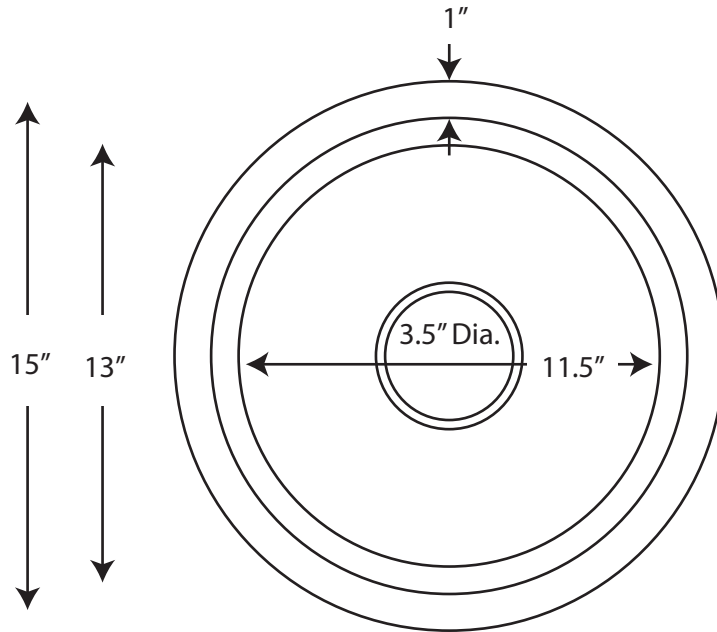

SPECIFICATIONS

REDONDO CHICO

FEATURES

- * 15" x 7.5" OD
- * 13" x 7" ID
- * Hand hammered 16 gauge copper
- * 3.5" drain opening
- * Dimensions are not exact and may vary $\pm 1/2''$

FINISHES

- * Antique - CPS260
- * Brushed Nickel - CPS560
- * Natural - CPS160

INSTALLATION

- * Bar / Prep
- * Universal Mount

COORDINATING ACCESSORIES

- * Drains: DR320 or DR340
- * Bottom Grid: GR951

STANDARDS COMPLIANCE

- * IAPMO Listed / cUPC

IMPORTANT

Due to the handcrafted nature of this product, it will vary in finish, texture, hammering, and other details. Dimensions may vary up to $1/2''$. We strongly recommend that you wait for the actual product before making any installation cuts.