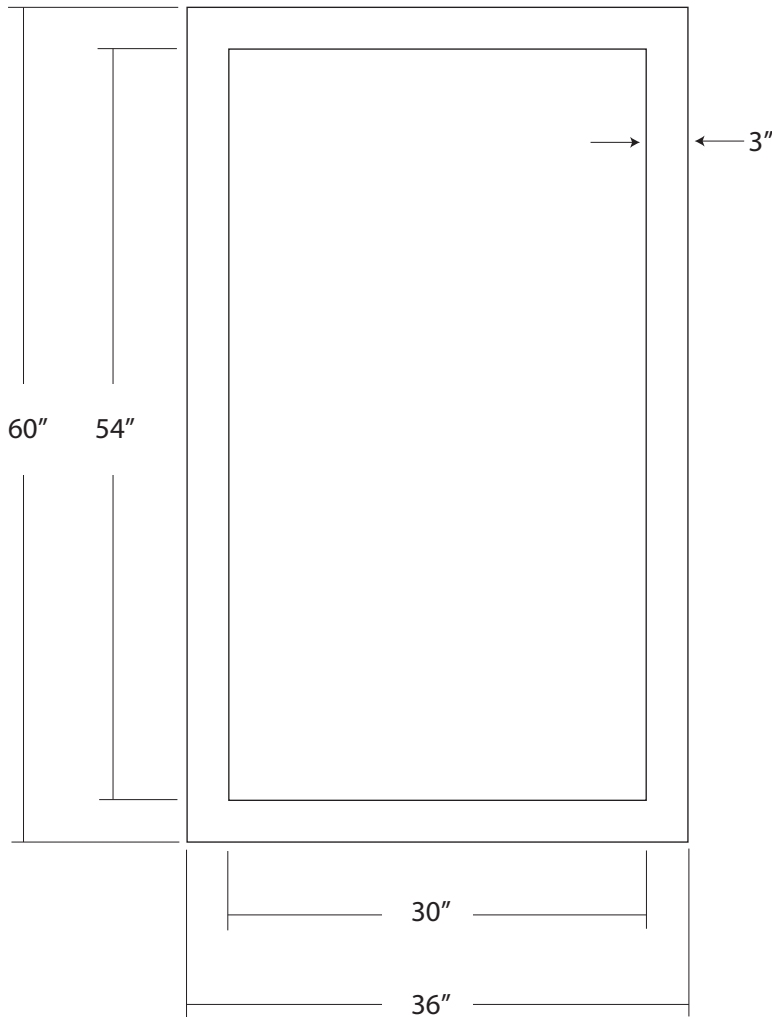

SPECIFICATIONS

Large Milano Mirror

FEATURES

- * 36" x 60" OD
- * Hand hammered copper
- * Beveled glass

FINISHES

- * Tempered - CPM96

INSTALLATION

- * Hangs vertically or horizontally
- * Tabs for hanging integrated into back of frame

IMPORTANT

Due to the handcrafted nature of this product, it will vary in finish, texture, and other details. Dimensions may vary up to 1/2".