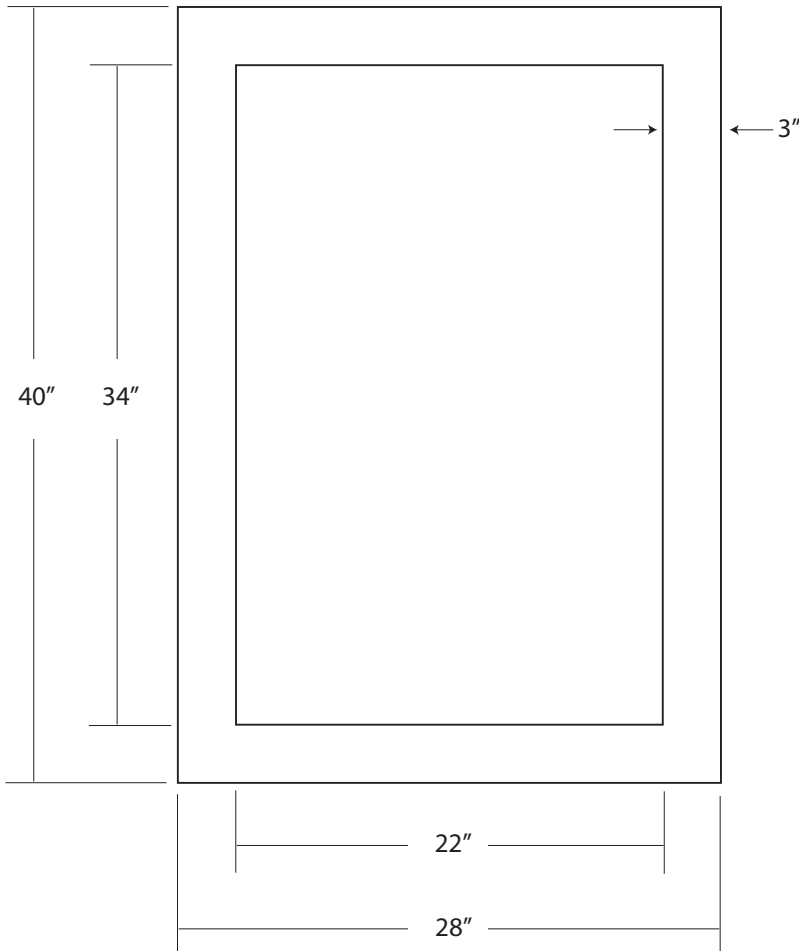

SPECIFICATIONS

Medium Milano Mirror

FEATURES

- * 28" x 40" OD
- * Hand hammered copper
- * Beveled glass

FINISHES

- * Tempered - CPM95

INSTALLATION

- * Hangs vertically or horizontally
- * Tabs for hanging integrated into back of frame

IMPORTANT

Due to the handcrafted nature of this product, it will vary in finish, texture, and other details. Dimensions may vary up to 1/2".