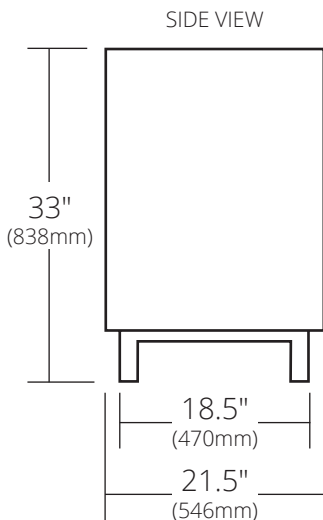

SPECIFICATIONS

TOPANGA 36" VANITY

Topanga Series

VNA361

PRODUCT DETAILS

- 36"w x 21.5"d x 33"h (914mm x 546mm x 838mm)
- FSC® Certified Walnut
- One soft-close door
- One adjustable shelf
- Three full extension, soft-close drawers
- Low VOC water-resistant finish

INSTALLATION

- Freestanding vanity base

COORDINATING PRODUCTS

- Any Native Trails vanity top
- Combine any Native Trails sink less than 7" (178mm) deep

IMPORTANT

Due to the handcrafted nature of this product, it will vary in finish, texture, and other details. Dimensions may vary up to 1/4" (6mm).