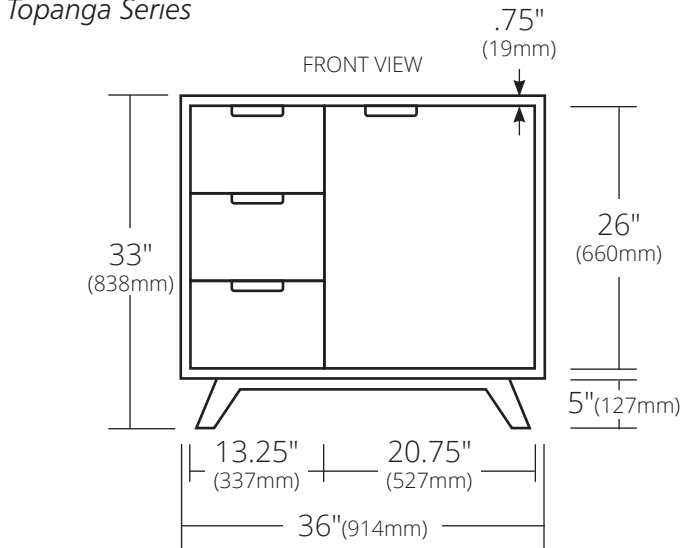

SPECIFICATIONS

TOPANGA 36" VANITY

Topanga Series

VNA361

PRODUCT DETAILS

- 36"w x 21.5"d x 33"h (914mm x 546mm x 838mm)
- FSC® Certified Walnut
- One soft-close door
- One adjustable shelf
- Three full extension, soft-close drawers
- Low VOC water-resistant finish

INSTALLATION

- Freestanding vanity base

COORDINATING PRODUCTS

- Any Native Trails vanity top
- Combine any Native Trails sink less than 7" (178mm) deep

IMPORTANT

Due to the handcrafted nature of this product, it will vary in finish, texture, and other details. Dimensions may vary up to 1/4" (6mm).