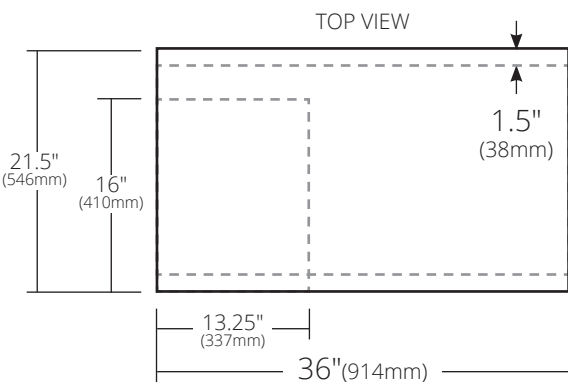

SPECIFICATIONS

TOPANGA 36" VANITY

Topanga Series

VNA361

PRODUCT DETAILS

- 36"w x 21.5"d x 33"h (914mm x 546mm x 838mm)
- FSC® Certified Walnut
- One soft-close door
- One adjustable shelf
- Three full extension, soft-close drawers
- Low VOC water-resistant finish

INSTALLATION

- Freestanding vanity base

COORDINATING PRODUCTS

- Any Native Trails vanity top
- Combine any Native Trails sink less than 7" (178mm) deep

IMPORTANT

Due to the handcrafted nature of this product, it will vary in finish, texture, and other details. Dimensions may vary up to 1/4" (6mm).