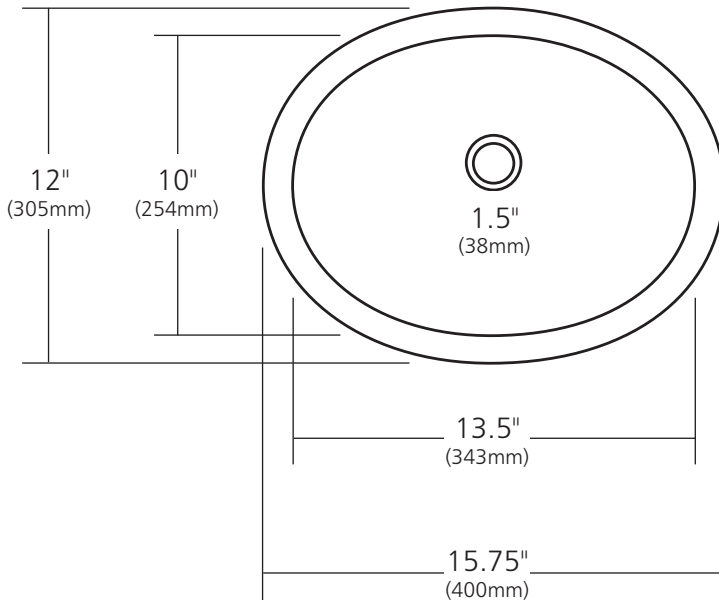

SPECIFICATIONS

BABY CLASSIC

- CPS238- Antique
- CPS538- Brushed Nickel
- CPS438- Polished Copper
- CPS838- Polished Nickel

PRODUCT DETAILS

- 15.75" x 12" x 5" OD (400mm x 305mm x 127mm)
- 13.5" x 10" x 4.5" ID (343mm x 254mm x 114mm)
- Hand hammered 18 gauge recycled copper
- 1.5" (38mm) drain opening
- Dimensions are not exact and may vary $\pm 1/2"$ (13mm)

*This product may be customized.
See nativetrails.net/customization for details.*

INSTALLATION

- Undermount

COORDINATING PRODUCTS

- Drains: DR120, DR150 or DR160

STANDARDS COMPLIANCE

- UPC/cUPC compliant
- **ADA**  COMPLIANT

IMPORTANT

Due to the handcrafted nature of this product, it will vary in finish, texture, hammering, and other details. Dimensions may vary up to 1/2" (13mm). We strongly recommend waiting for the actual product before making any installation cuts.