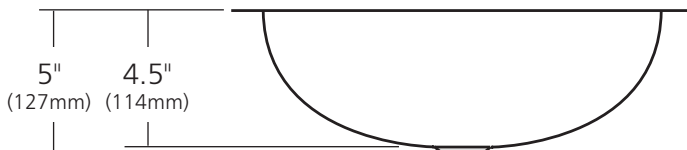

SPECIFICATIONS

BABY CLASSIC

- CPS238- Antique
- CPS538- Brushed Nickel
- CPS438- Polished Copper
- CPS838- Polished Nickel

PRODUCT DETAILS

- 15.75" x 12" x 5" OD (400mm x 305mm x 127mm)
- 13.5" x 10" x 4.5" ID (343mm x 254mm x 114mm)
- Hand hammered 18 gauge recycled copper
- 1.5" (38mm) drain opening
- Dimensions are not exact and may vary $\pm 1/2"$ (13mm)

IMPORTANT

Due to the handcrafted nature of this product, it will vary in finish, texture, hammering, and other details. Dimensions may vary up to 1/2" (13mm). We strongly recommend waiting for the actual product before making any installation cuts.