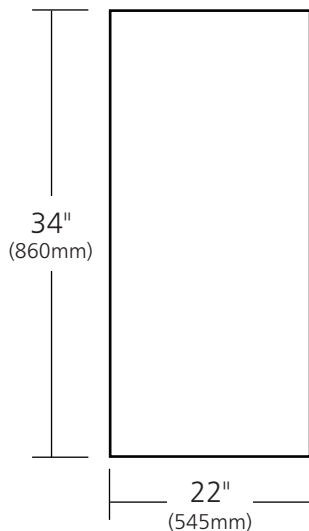

SPECIFICATIONS

AMELIE VANITY

VNR371- Caramel Bamboo

**PRODUCT DETAILS**

- \* 37" x 22" x 34" (940mm x 545mm x 860mm)
- \* FSC\* certified Bamboo with solid Bamboo and Poplar substrate
- \* Integral Top
- \* Full-extension soft-close drawer
- \* Tempered glass shelf
- \* Drawer has cut-out for plumbing
- \* Low VOC polyurethane finish

**IMPORTANT**

Due to the handcrafted nature of this product, it will vary in finish, texture, hammering, and other details. Dimensions may vary up to 1/2" (15mm). We strongly recommend waiting for the actual product before making any installation cuts.