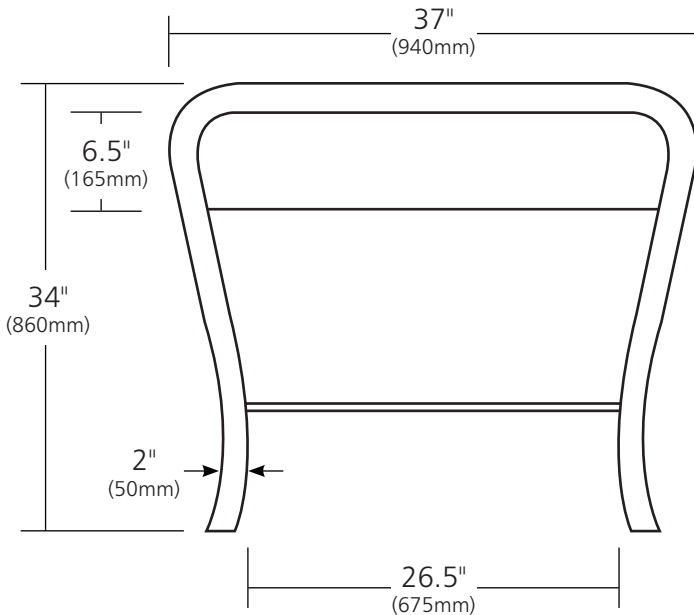

SPECIFICATIONS

AMELIE VANITY

VNR371- Caramel Bamboo

**PRODUCT DETAILS**

- \* 37" x 22" x 34" (940mm x 545mm x 860mm)
- \* FSC\* certified Bamboo with solid Bamboo and Poplar substrate
- \* Integral Top
- \* Full-extension soft-close drawer
- \* Tempered glass shelf
- \* Drawer has cut-out for plumbing
- \* Low VOC polyurethane finish

**INSTALLATION**

- \* Freestanding vanity base

**COORDINATING PRODUCTS**

- \* Decorative bottle trap
- \* Combine with any Native Trails surface mounted sink less than 7" deep
- \* *Sink and drain sold separately*

**IMPORTANT**

Due to the handcrafted nature of this product, it will vary in finish, texture, hammering, and other details. Dimensions may vary up to 1/2" (15mm). We strongly recommend waiting for the actual product before making any installation cuts.